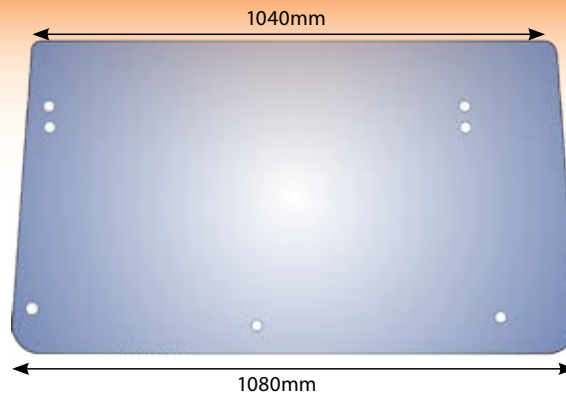

2231

Glass Fiat Rear Window Super
Comfort