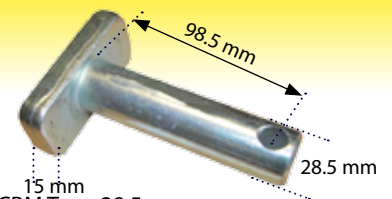

Bottom Fork Lift Link Pin  
CBM Type 22mm

**59822**

Fork Plate John  
Deere 76 77 7810  
Bottom

**41743**

Bottom Fork Lift Link Pin  
CBM Type 25.50mm

**41740**

Bottom Fork Plate CBM  
Type 28.5mm hole

**41741**