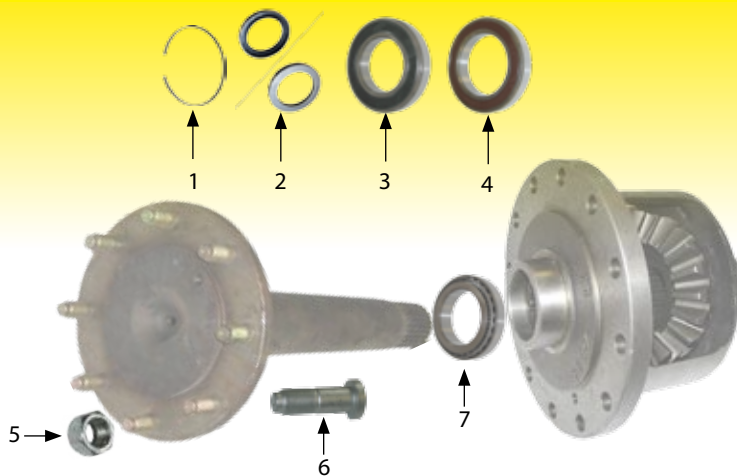

1.	7486	Drive Shaft Seal Fiat 100-90/110-90 (150 x 110 x 16mm)
2.	7037	Seal Fiat 80-90 70-90 35 94 - 100 x 130 x 16
3.	62172RS	Bearing Outer Half Shaft Fiat 100-90 110-90
4.	60142RS	Bearing
5.	2001	Nut Nyloc M18 Fine Zinc Plated (Fits on 7488 Wheel Stud)
6.	7488	Wheel Stud Fiat 100-90/110-90 Rear M18 (2001 is M18 Fine Lock Nut)
7.	7222	Bearing Differential Lock Fiat 100-90 Small