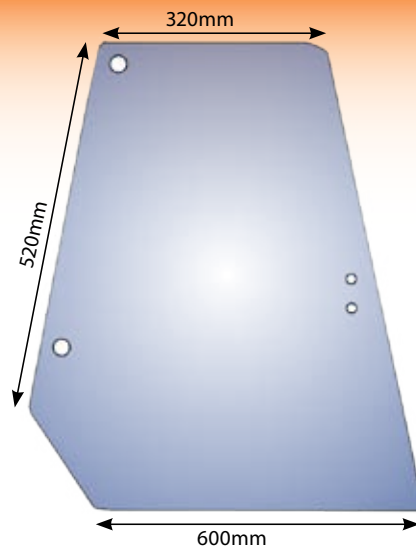

7062

Glass Fiat 90
Comfort Side
Window