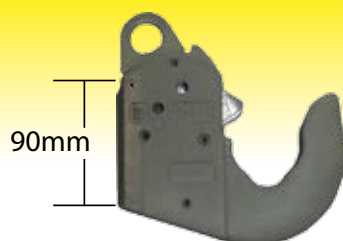

CAT 2S

41773

Quick Release End CBM CAT 2S
Weld On LH+RH