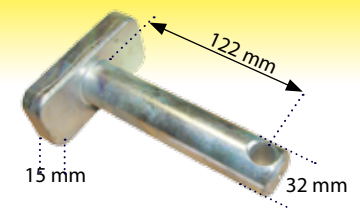

Bottom Fork Lift Link
Pin CBM Type 32mm