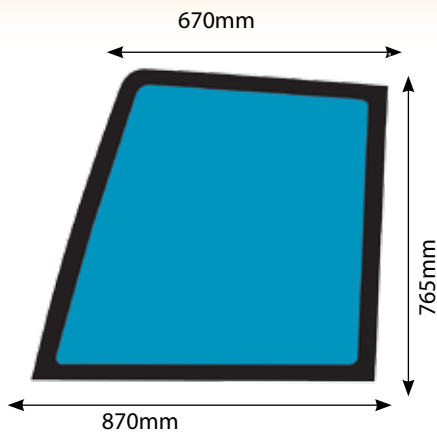

L /35 Series Glass

7368

Glass Door Fiat L60 L65 L75 L85 L95 New
Holla 4635 4835 5635 6635 7635

7362

Glass Door Fiat L60 L65 L75 L85 L95 New
Holland 4635 4835 5635 6635 7635

7351

Glass Door Fiat L60 L65 L75 L85 L95 New Holland
4635 4835 5635 6635 7635

7349

Glass Door Fiat L60 L65 L75 L85 L95 New Holland 4635
4835 5635 6635 7635