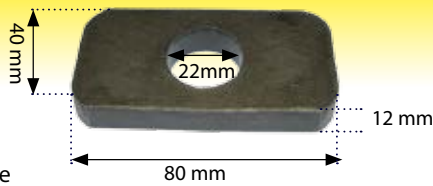

Bottom Fork Plate
CBM Type 22mm

41748