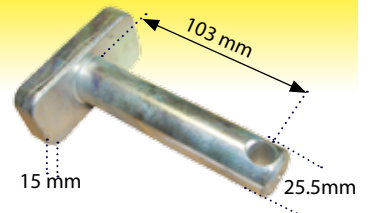

Bottom Fork Lift Link Pin
CBM Type 25.50mm

41740