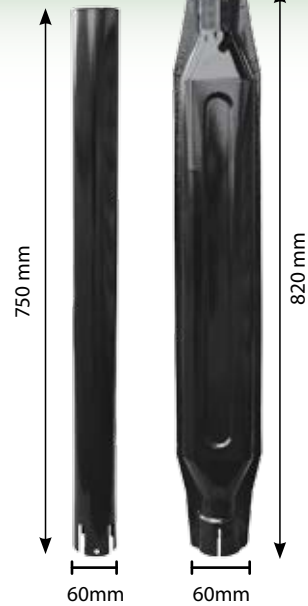

Exhaust Fiat Upper Pipe for 7350

7352

Exhaust Fiat 880-5 90-90 100-90 110-90 115-90 F100 F110 F115 F120 & Pipe Complete Incl Clamp

7354