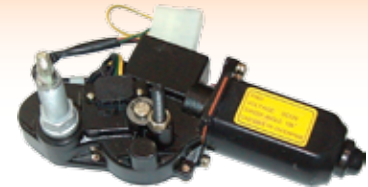

Wiper Motor 300 12V 115; Small Tapered Shaft (Shaft length 78mm)

6645