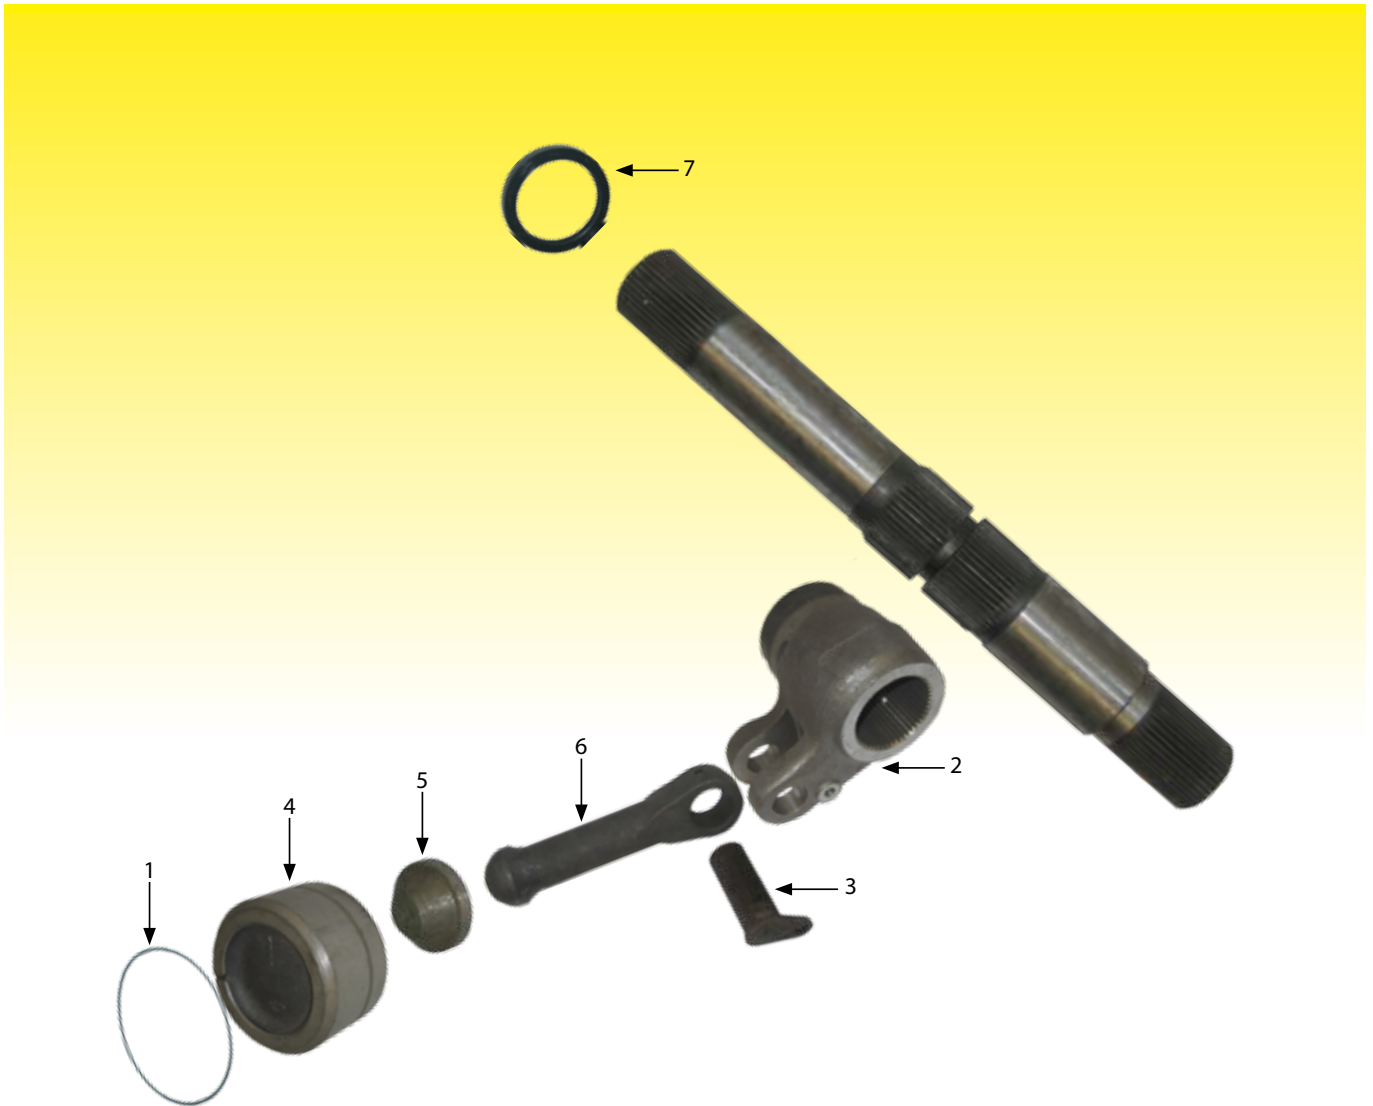

Hydraulic Parts

1.	7215	Hydraulic Piston O Ring Fiat 110-90
2.	7411	Fiat 110-90 Pusher Arm
3.	7412	Fiat 110-90 Pusher Arm Pin
4.	7466	Fiat 110-90 Hyd.Lift Cyl.Ram
5.	7467	80/100-90 Hydraulic Lift Cylinder Seat
6.	7468	Hydraulic Lift Cylinder Strut 80-90/100-90
7.	7055	Seal Hydraulic Lift Shaft Fiat 100-90 55 x 70 x 8