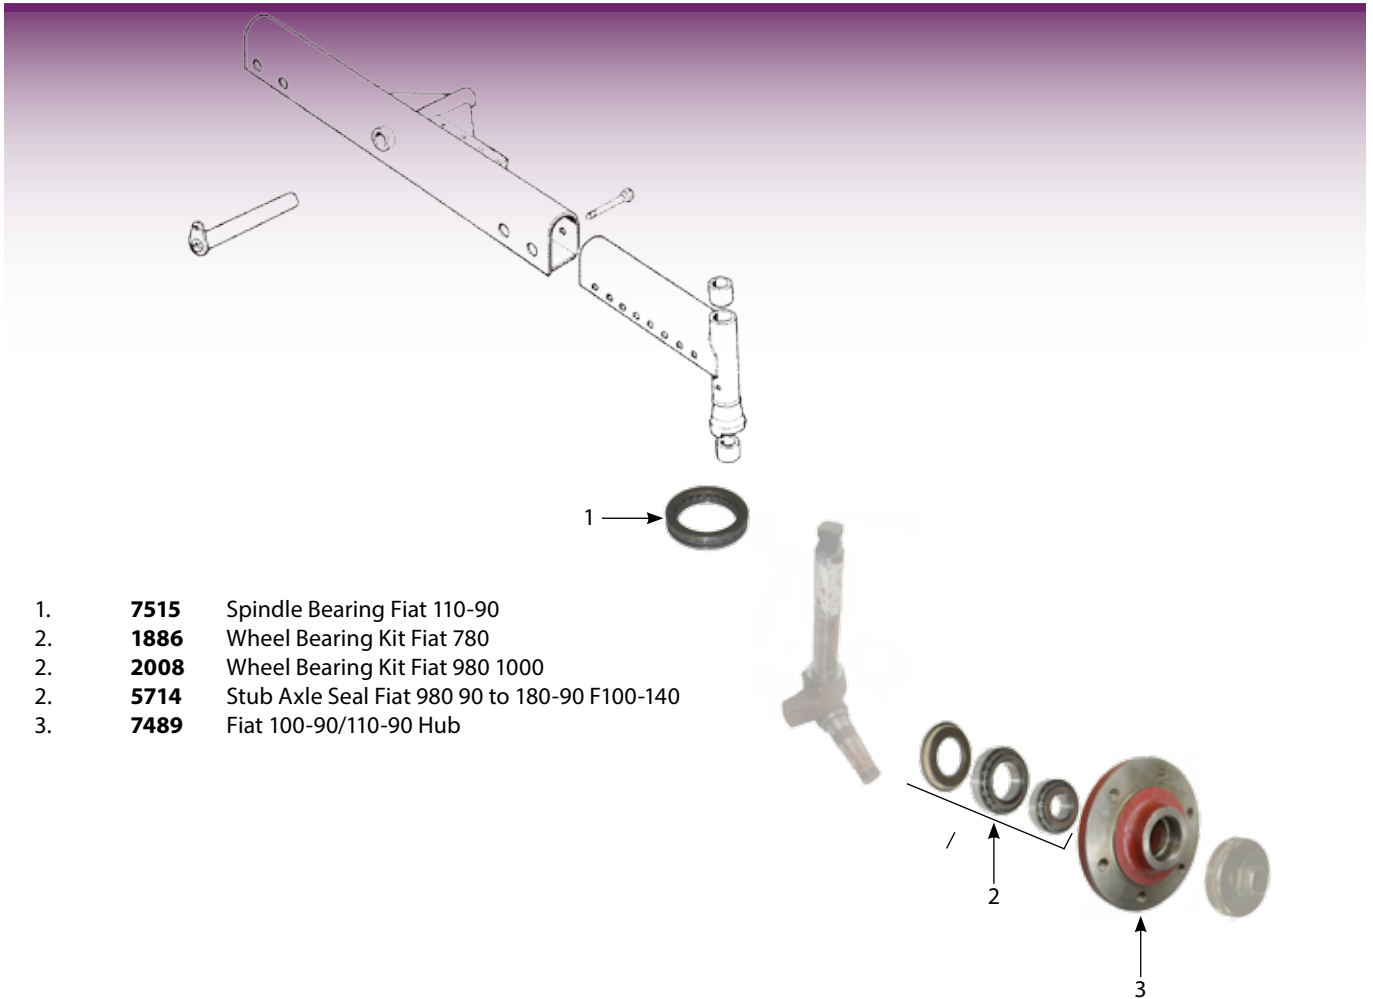

5707
Track Rod End
Fiat 850-1000

1208
Track Rod End Fiat 80 90
2WD & 4WD

5713
Seal Fiat 780 For 1886 Kit
95 x 50 x 12mm

2WD Front Axle Parts

1. **7515** Spindle Bearing Fiat 110-90
2. **1886** Wheel Bearing Kit Fiat 780
2. **2008** Wheel Bearing Kit Fiat 980 1000
2. **5714** Stub Axle Seal Fiat 980 90 to 180-90 F100-140
3. **7489** Fiat 100-90/110-90 Hub