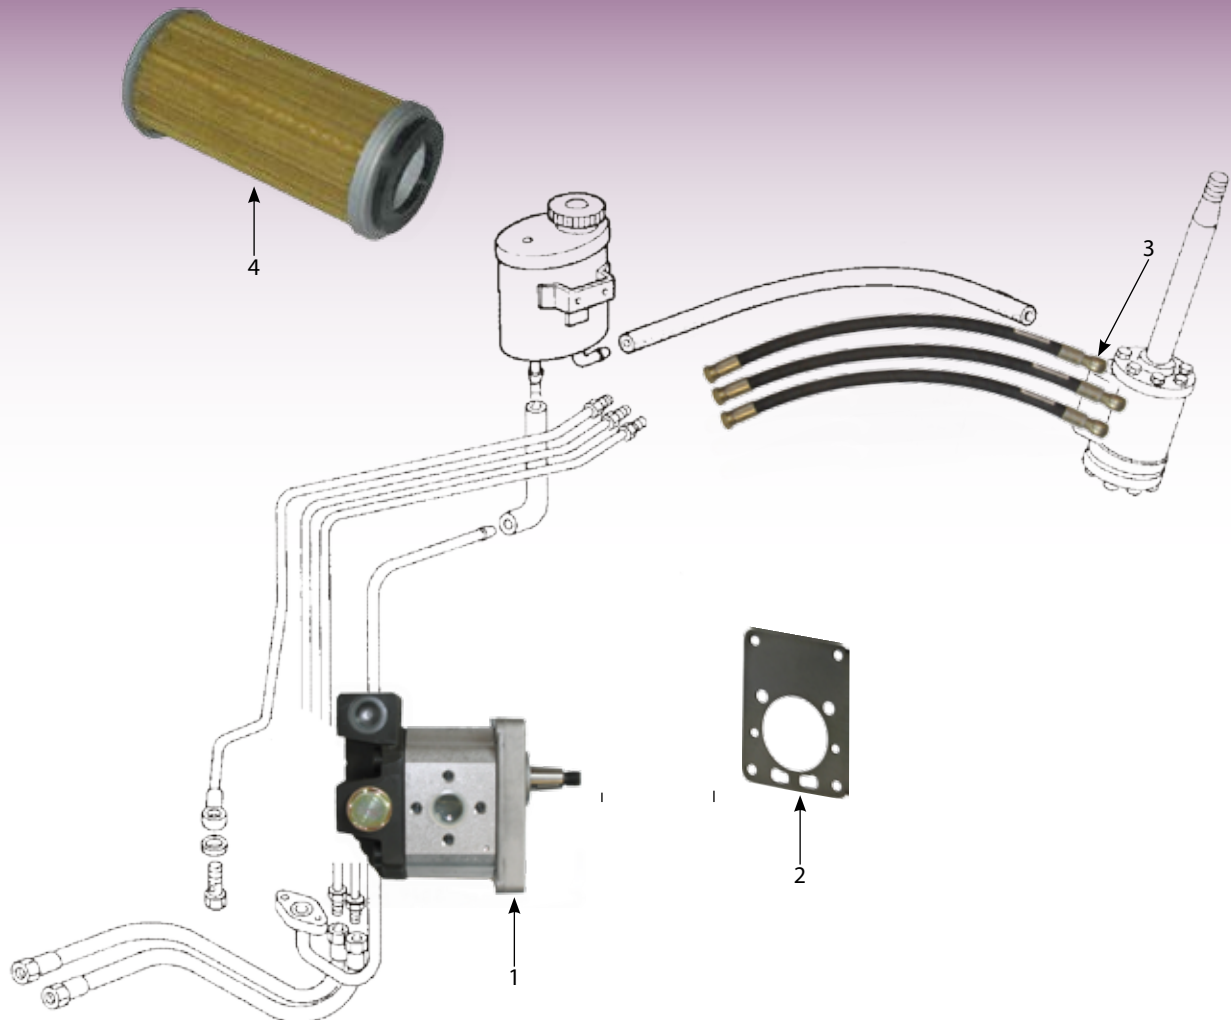

Fiat Steering