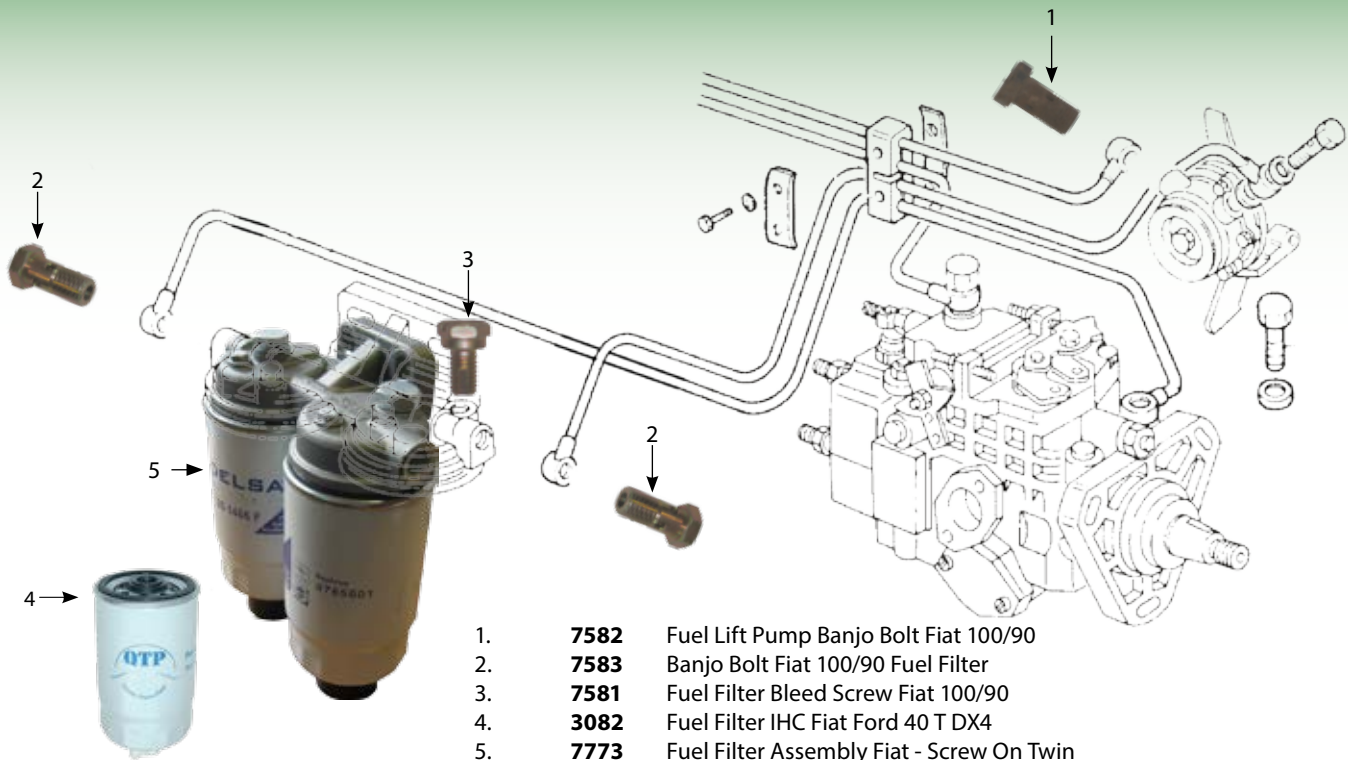

Fuel Parts

Throttle Parts

2666805

Heater Plug 35 4
Cylinder (thread
19.6mm)

7111

Reservoir
Tank Fiat

7086

Hand Throttle Fiat

7569

Injector Washer Fiat

Diesel Stop Solenoids

1976

12V
Solenoid Diesel Stop
Bosch

2038

Solenoid Diesel Stop 12V CAV Type 2
Spade Connections

1992

Solenoid Diesel Stop 12V
CAV Type

62727

Solenoid 12V Diesel
Stop 42s 54s Plug In
Type

7209

Throttle Cable Fiat 980

7207

Throttle Cable
Clip Fiat

2304L

Throttle Cable Fiat 55 90 110 90 60
94 1.5 mtrs (nail head end)

7206

Hand Throttle
Lever Fiat

2304

Throttle Cable Fiat 55 90
- 110 90 - 60 94 -
940mm

100/90 Fuel Parts

1. **7582** Fuel Lift Pump Banjo Bolt Fiat 100/90
2. **7583** Banjo Bolt Fiat 100/90 Fuel Filter
3. **7581** Fuel Filter Bleed Screw Fiat 100/90
4. **3082** Fuel Filter IHC Fiat Ford 40 T DX4
5. **7773** Fuel Filter Assembly Fiat - Screw On Twin