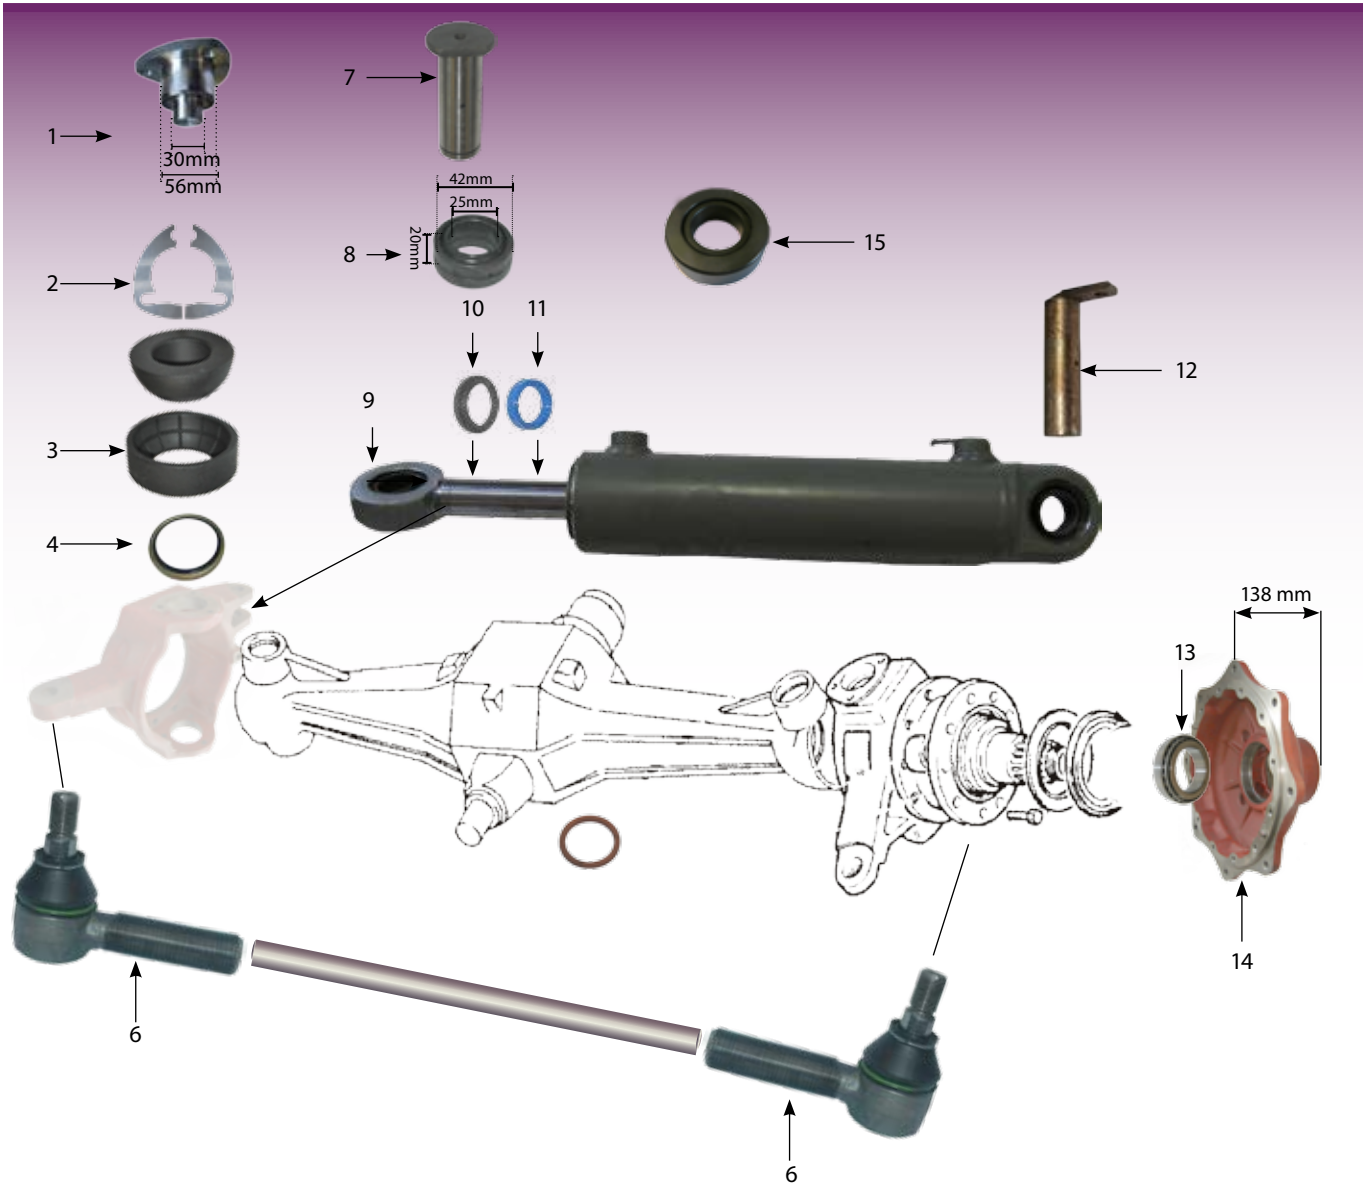

Fiat 1 Ram Axle Parts

1.	7521	Front Axle Steering Knuckle Plate Fiat 80-90	10.	7047	Seal Fiat 100-90 Power Steering Ram
2.	7575	Pivot Housing Gasket 4WD .15mm	11.	7068	Power Steering Ram Pressure Seal Fiat 100-90
3.	7513	Pivot Bearing Drive Fiat 110-90 64.3 x 30 x 21	12.	7305	Power Steering Ram Pin Fiat 100-90 Old Type
4.	7509	Pivot Bearing Seal Fiat 110-90	13.	7223	Bearing 100-90 Old Type 4WD Front Hub
6.	1112	Track Rod End 2680 SAME Landini	14.	7308	Wheel Hub Fiat 100-90 Front 4WD
7.	7304	Power Steering Ram Pin Fiat 100-90 Old Type 22mm	15.	7813	Pivot Bearing Fiat IHC MXMs 80 x 40 x 29 Fiat 115-90 130-90 140-90 160-90 180-90 Fiat F130 F140 M135 M160
8.	7306	Power Steering Ram Bush Fiat 100-90 4WD			
9.	7129	Steering Ram Fiat 1 Ram Axle - 25mm Hole