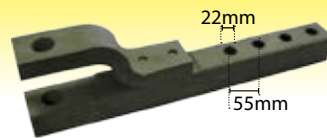

Drawbar Assembly ISO
** 55mm Centres **