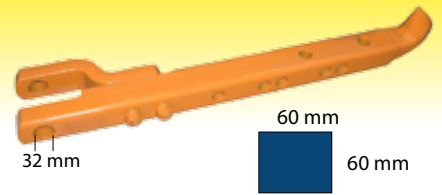

## Dromone Hitch Parts

**61215**

Pick Up Hitch Hook Heavy Duty

**DRSP30291**

Drawbar Reversible ISO

**DRSP30033**

Pick Up Hitch Hook ISO 60mm  
115mm btw Holes

**CBM** Sp.A  
COSTRUZIONI MECCANICHE