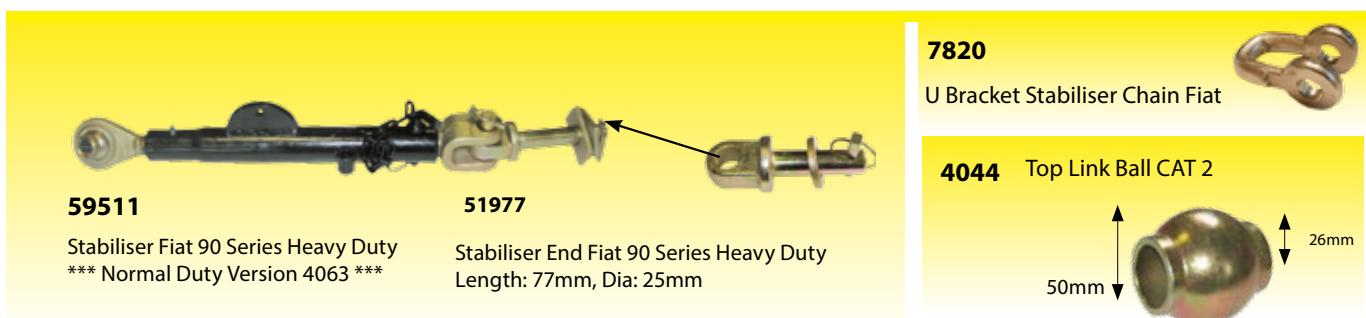

Stabilisers

1.	7592	Fiat Lower Link Sensing Seal 100-90
2.	7314	Sensing Shaft Seal Fiat 80/90-70/90
2A.	43052	Seal Hydraulic Cross Shaft Fiat
3.	7399	Stabiliser Bracket Fiat 100-90
4.	4063	Stabiliser Fiat 100-90 420mm Long *** Heavy Duty Version 59511 ***
4A.	7821	Stabiliser Fiat 115-90 130-90 140-90 160-90 180-90
5.	7386	Stabiliser Tube Assembly Fiat 100-90
6.	7387	Stabiliser Pin Fiat 100-90 16mm Thick
7.	7385	Stabiliser End Fiat 100-90
8.	7384	Stabiliser Eye Assembly Fiat 100-90
8A.	7384S	Stabiliser Eye Assembly Fiat 100-90 80mm Long
9A.	7347	Sensor Shaft Fiat 66 76 86 Series Ford 30 35 TN Series
9B.	7348	Sensor Shaft Fiat 66 76 86 90 93 94 Classic L Series
9C.	7289	Sensing Shaft Lift Lower Fiat 110-90 ** Seals 7592 old type 7314 new type **
10.	59339	Bush Pan Hard Rod John Deere 6010 6020 4WD 6010 - 6910 6020 - 6920 Suspension
11.	7603	Bush Lower Link Sensing Shaft Fiat 115-90 11590DT 130-90 140-90 160-90 180-90 1880
12.	7619	Bearing Fiat M100 M115 M135 F100DAL F100FINO F110 F115 F120 F130 F140 OE Ref: 5150443