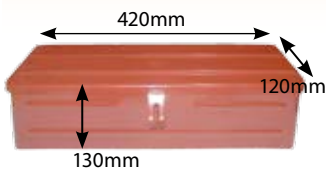

Tool Boxes

7139

Tool Box Fiat 90's