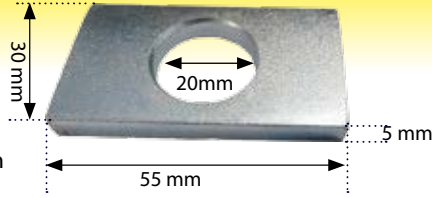

Linkage CBM Type

59289

Pin Plate Square John
Deere 6000
20mm Hole

59288