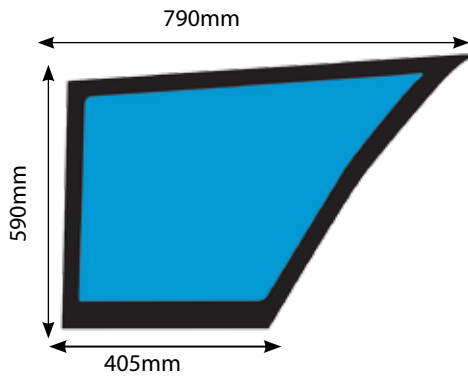

L /35 Series Glass

7368

Glass Door Fiat L60 L65 L75 L85 L95 New
Holla 4635 4835 5635 6635 7635

7362