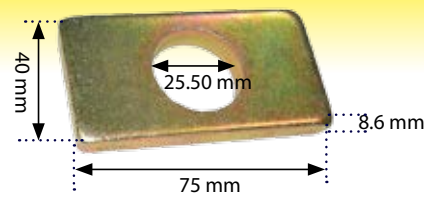

Fork Plate John
Deere 76 77 7810
Bottom

41743