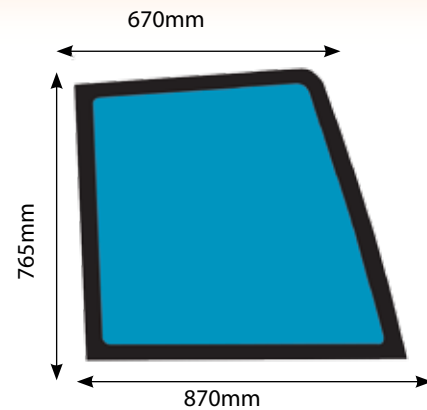

Glass Door Fiat L60 L65 L75 L85 L95 New Holland
4635 4835 5635 6635 7635

7349