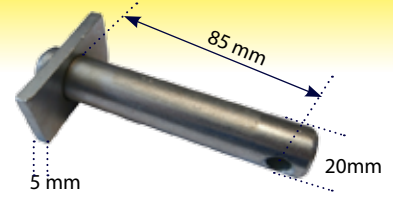

Lower Levelling Box
Pin John Deere 6000

41747