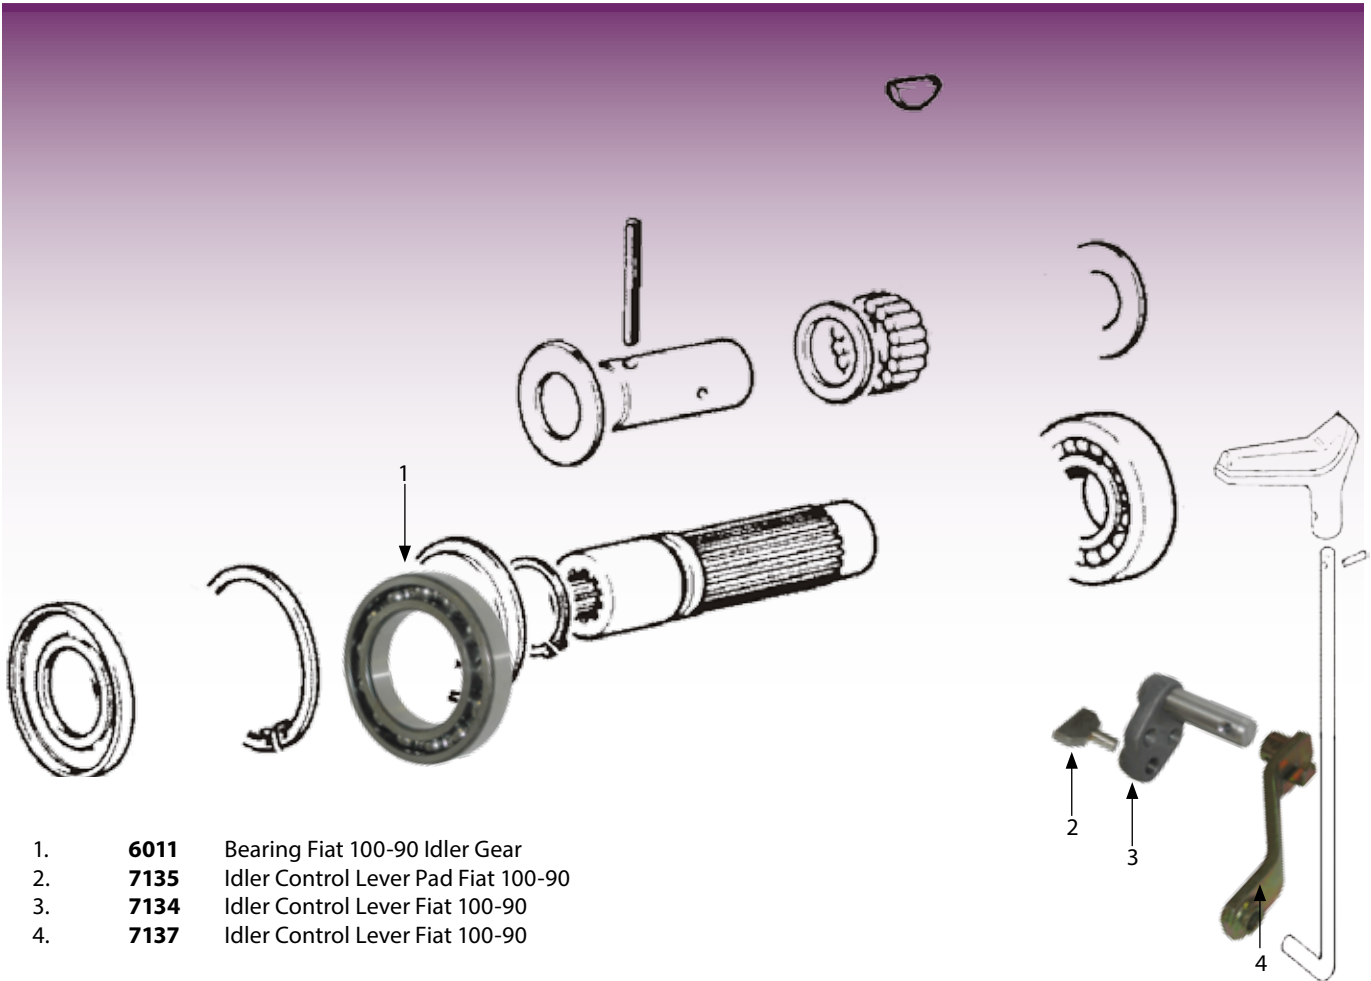

4WD Parts

1. **6011** Bearing Fiat 100-90 Idler Gear
2. **7135** Idler Control Lever Pad Fiat 100-90
3. **7134** Idler Control Lever Fiat 100-90
4. **7137** Idler Control Lever Fiat 100-90