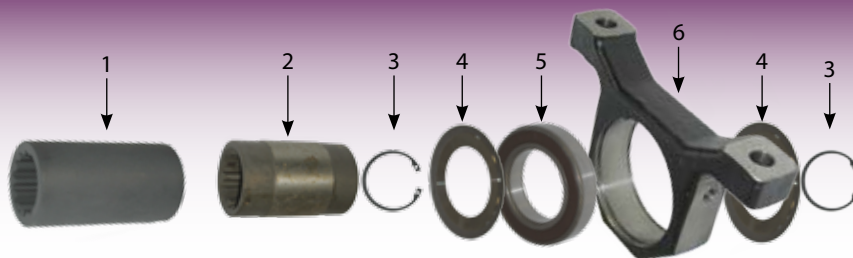

4WD Drive Shaft

1. **7507** Coupling Fiat 100-90 4WD 14 Spline Late
  Fits 110-90 90-90 F100 F115 F140
1. **7587** Coupling Fiat 100-90 4WD 12 Spline
  Early
1. **7007** Coupling Fiat 80-90 4WD 10 Splined
2. **7506** Coupling Fiat 100-90 4WD 12 Splined
2. **7008** Coupling Fiat 80 90 93 94 10 Splined
3. **7009** Housing Circlip Fiat 100-90 4WD
4. **7010** Bearing Shield Fiat 100-90
5. **60092RS** Drive Shaft Bearing Fiat 45 x 75 x 16
5. **60082RS** Bearing
6. **7511** Housing Fiat 110/90 4WD Shaft
6. **7002** Bearing Carrier Fiat 60 - 90 80-90