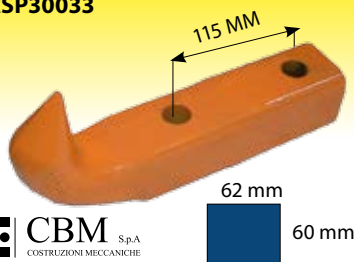

## Dromone Hitch Parts

**61215**

Pick Up Hitch Hook Heavy Duty

**DRSP30291**

Drawbar Reversible ISO

**DRSP30033**

Pick Up Hitch Hook ISO 60mm  
115mm btw Holes

**CBM** Sp.A  
COSTRUZIONI MECCANICHE