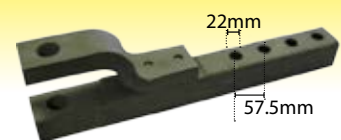

CBM Sp.A
COSTRUZIONI MECCANICHE

DRSP30293G

Drawbar Assembly ISO
57.5mm centre to centre

CBM Sp.A
COSTRUZIONI MECCANICHE

DRP47901