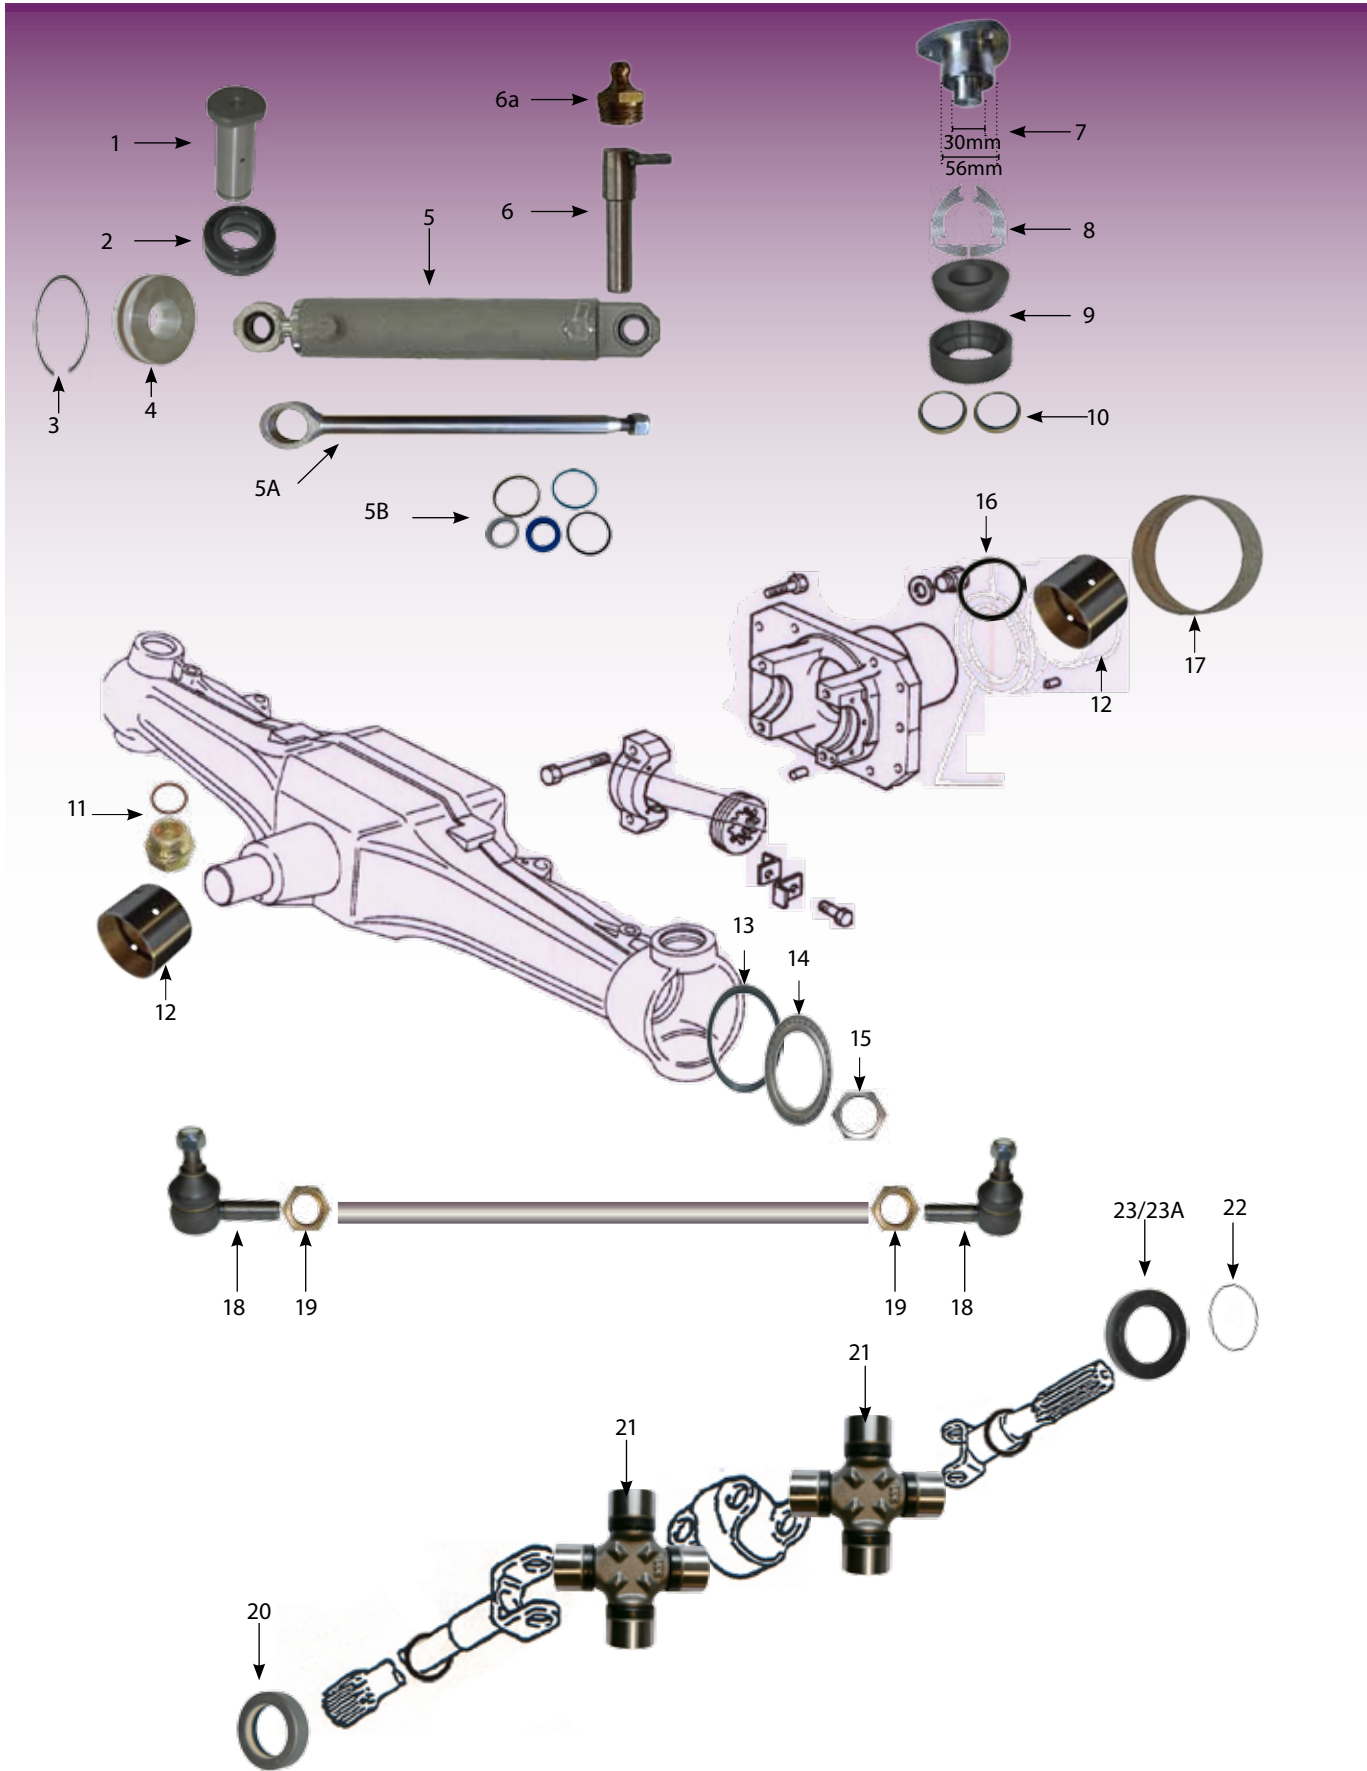

Fiat 4WD 2 Ram Axle Parts

Fiat 4WD 2 Ram Axle Parts

1.	7460	Power Steering Ram Pin Fiat 100-90 4WD
2.	7459	Bush Ram Fiat 100-90 4WD Power Steering
3.	7041	Power Steering Ram Locking Wire Fiat
4.	7216	Hydraulic Drive Cylinder Bush Fiat 80-90
5.	60456	Power Steering Ram Fiat 580 980 60-90 110-90
5A.	60458	Power Steering Ram Shaft Fiat for 60456
5B.	42978	Seal Kit Power Steering Ram
6.	7461	Power Steering Ram Pin Fiat Inner 7840
6a.	409753	Grease Nipple Ford Fiat 40' Large for Ram Pin Ford M/TD/TL/TM/TS M14 x 1.5 ** Pin is 7461 **
7.	7521	Front Axle Steering Knuckle Plate Fiat 80-90
8.	7575	Pivot Housing Gasket 4WD .15
9.	7513	Pivot Bearing Drive Fiat 110-90 64.3 x 30 x 21
10.	7509	Pivot Bearing Seal Fiat 110-90
11.	7564	Gasket Fiat Ford - All Models ***Used on Front Axle PTO body
12.	7505	Support Bush Fiat 580 - 1880 45-66 - 60-66
13.	7508	Hub Seal Fiat & Massey Ferguson 300's 4WD Ford 40s TLs TMs T5000 T6000 TN TL TD
14.	7224	Front Hub Bearing Fiat 100-90 4WD New Type 94.8x134.9 - ZF APL 325/33
15.	41020	Hub Nut Fiat Ford 7840 Front
16.	7503	Front Axle O Ring TM TS TL TSA Fiat 90/110-90 (5.33x53.34)
17.	7504	Rear Axle Bush Fiat 4WD
18.	1209	Track Rod End Ford 7840 Fiat
19.	41021	Half Nut Fiat & Ford Ball Joint
20.	409756	Front Axle Hub Seal Ford 40 60 TM TS Inner ***42-62-17 (small seal)**
21.	2382	U Joint 300 4WD Fiat & Grease Nipple 27 x 82
21	409746	U Joint Ford New Holland TL TLA TM TS TSA T6 Fiat 110 90 4WD - Fiat Axle 27 x 82.7
22.	7579	Gasket Half Shaft Fiat 100/90 4WD
23.	409783	Hub Seal Ford 40 Fiat 110-90 Outer Small ***45-68-12***
23A.	409755	Front Axle Beam Seal 40 TS M TM Fiat 100-90