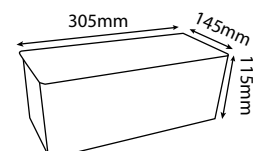

Tool Box Fiat Small
Plastic