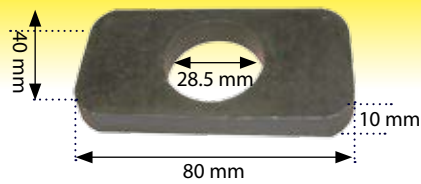

Bottom Fork Plate CBM
Type 28.5mm hole

41741