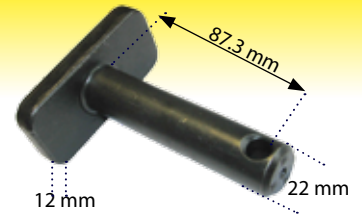

Bottom Fork Lift Link Pin
CBM Type 22mm

59822