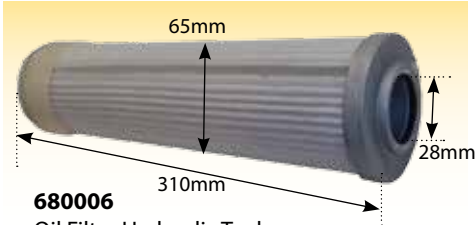

KIT=680077

680077
Air Filter Kit Fendt 900
OE Ref: H916201091060

680056
** Kit is 680077 **
Air Filter Engine Outer Fendt 900
OE Ref: H930200091100

HYDRAULIC FILTERS

680006
Oil Filter Hydraulic Tank
300mm Fendt ** Suits All T2
Vario Models **
OE Ref: G716860060310