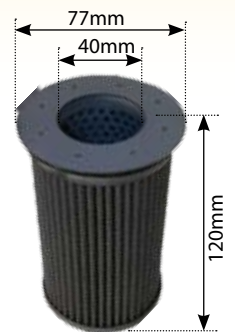

680090

Rear Lamp Fendt PAIR 200V-205P 89mm High
OE Ref: 3223263R91+3223264R9

680055

Filter Suction

Fendt 415

OE Ref:

H411101490100

680050

Head Lamp Round Fendt 700 800 900
OE Ref: G716900020112