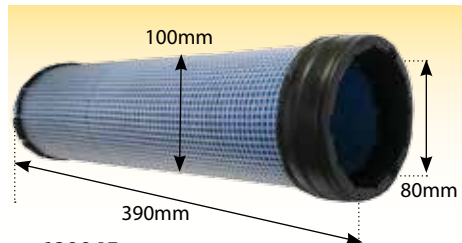

680045
Air Filter Engine Inner
Fendt 300C
OE Ref: H411201090110