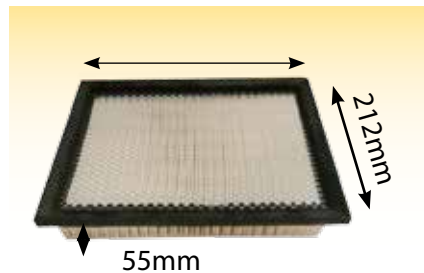

680079
Cab Air Filter Fendt Farmer
300 Favourit 500C 800 Turbo
900 Vario
OE Ref: F178810130040