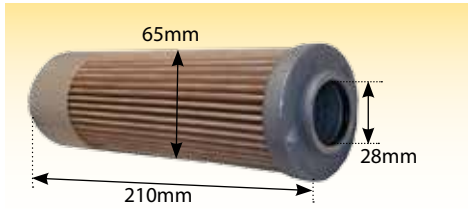

680070
Oil Filter Paper Fendt
OE Ref: F178860060020