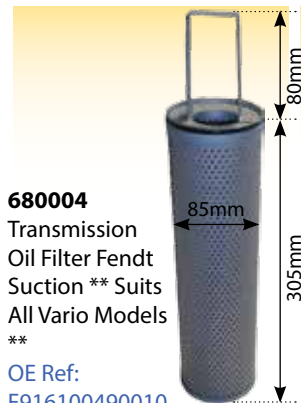

52340
Element Hydraulic Filter
Case CVX New Holland
T7510 T7520 T7530 T7540
OE Ref: 192200280705

680016
O Ring Fendt for
Filter F916100600010
** All Vario Models **
OE Ref:
X548960666000

680004
Transmission
Oil Filter Fendt
Suction ** Suits
All Vario Models
**
OE Ref:
F916100490010