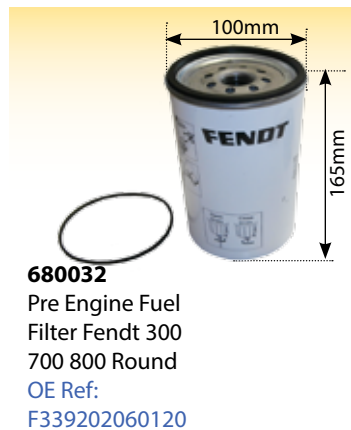

FUEL FILTERS