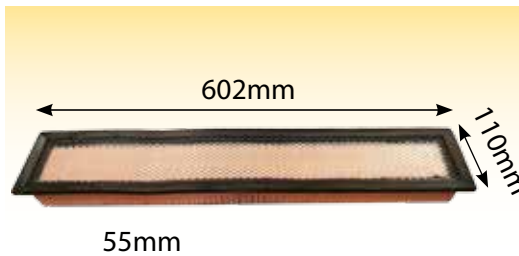

680078
Cab Air Filter Fendt Farmer 300LS
LSA 200 Fiat 94 Series
OE Ref: F198810140010