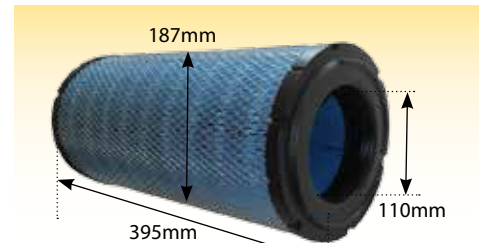

680049
Air Filter Engine Outer
Fendt 300C 400
OE Ref: H411201090100