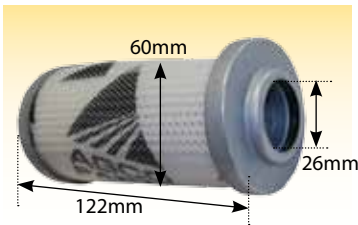

680028
Hydraulic Oil Filter
Cartridge Fendt 900s
OE Ref: F931303231010