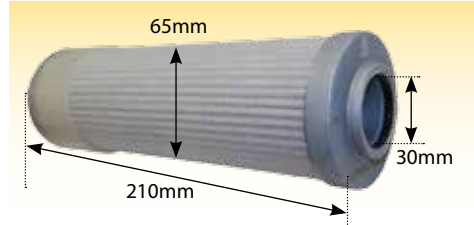

680022
Hydraulic Oil Filter Tank
Fendt 300 Series
OE Ref: G178860060030