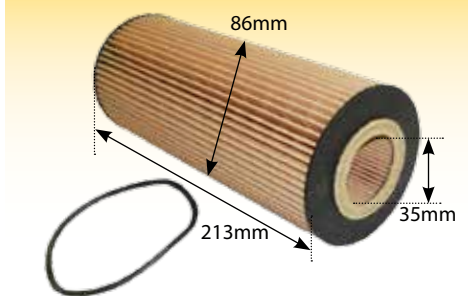

OIL FILTERS

680000
Engine Oil Filter Fendt 712
714 716 818 820 700s 800s
T2 Only
OE Ref: F716200510020