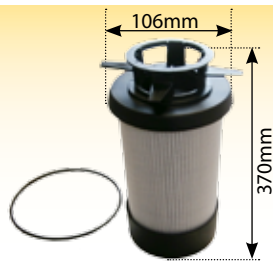

680029
Return Filter Hydraulic Tank
Fendt 900s
OE Ref: H931860061100