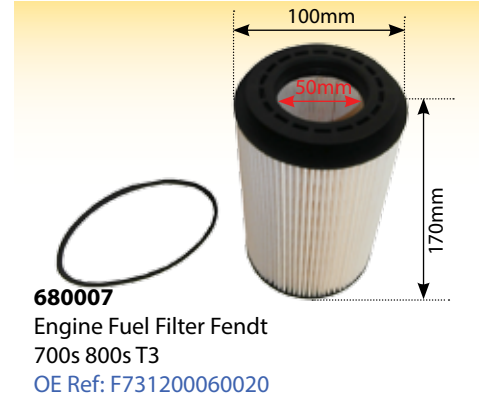

FUEL FILTERS