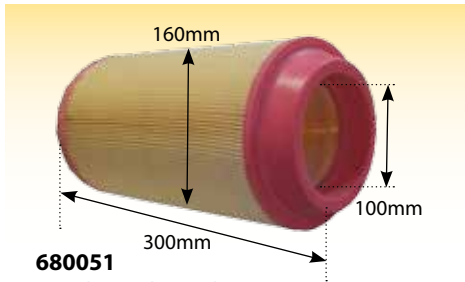

AIR FILTERS

680051
Air Filter Cab Fendt 936
824 834
OE Ref: H931812140600