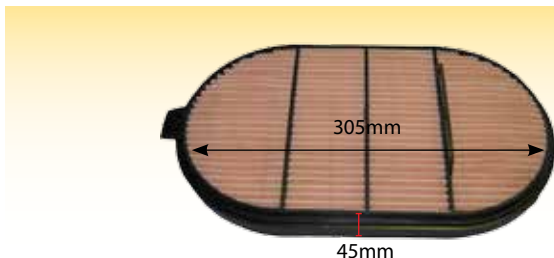

63003
Air Filter Inner 7485 7490 7495 6485 6490
6495 6497 6499 8650 8660 8670 8680
8690 Tier3 Fendt 800 Landini Landpower
OE Ref: 4286474M1

680047
** Kit is 680077 **
Air Filter Engine Inner Fendt 900
OE Ref: H916201091060