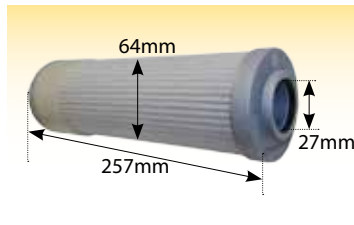

680030
Hydraulic Oil Filter Tank
Fendt Early Vario Models
250mm
OE Ref: G117862060260