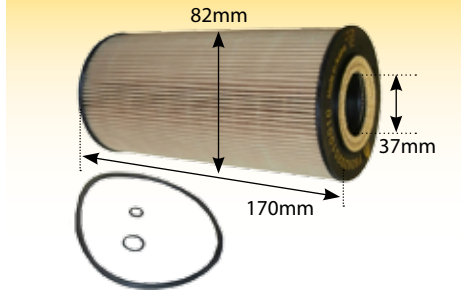

680010
Engine Oil Filter Fendt
900COMII FTT2 T2 900s
OE Ref: F926202510010