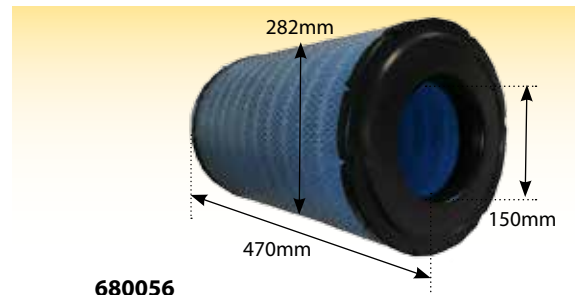

680056
** Kit is 680077 **
Air Filter Engine Outer Fendt 900
OE Ref: H930200091100