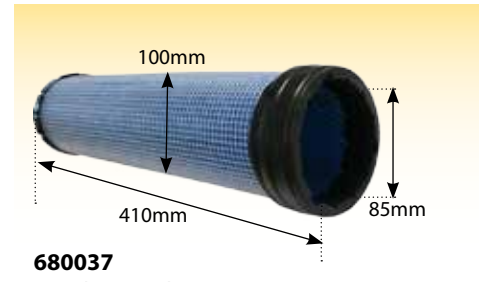

680080
Cab Air Filter Farmer 300 400
Favourit 500 700 800 900
Vario
OE Ref: H816810140070

AIR FILTERS

680051
Air Filter Cab Fendt 936
824 834
OE Ref: H931812140600

680027
Use 6772 When Gone
OE Ref: H117200090150