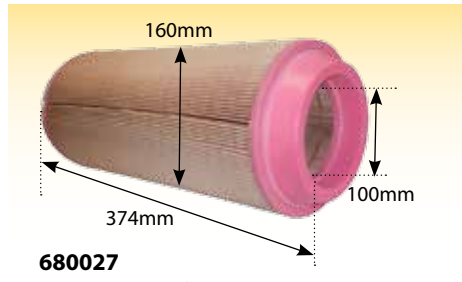

680027
Use 6772 When Gone
OE Ref: H117200090150