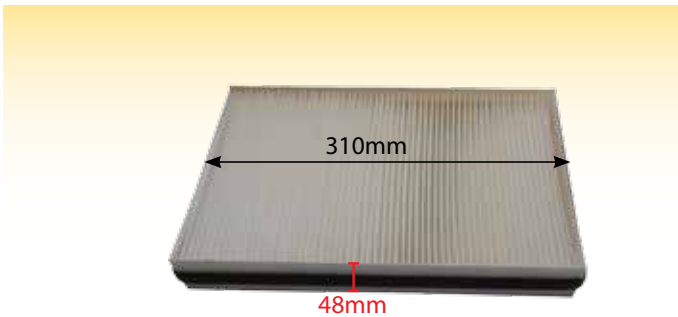

680044
Air Filter Cab Fendt 936 824
Square
OE Ref: H931812140511