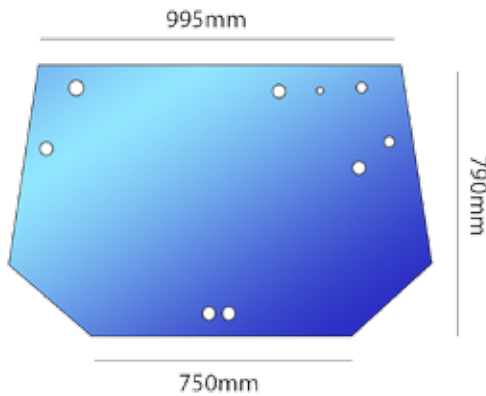

680096

Rear Glass Fendt 307C 308C 309 409 Vario 410
411 412 711 712 714 716 Vario 815 816 817
818820 822 Vario TMS 916 918 920 924 925 926
OE Ref: 816810050010