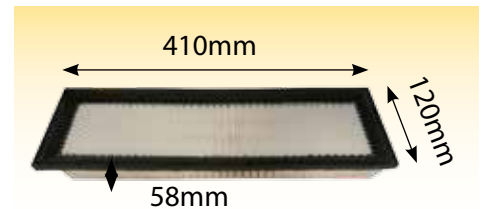

680080
Cab Air Filter Farmer 300 400
Favourit 500 700 800 900
Vario
OE Ref: H816810140070