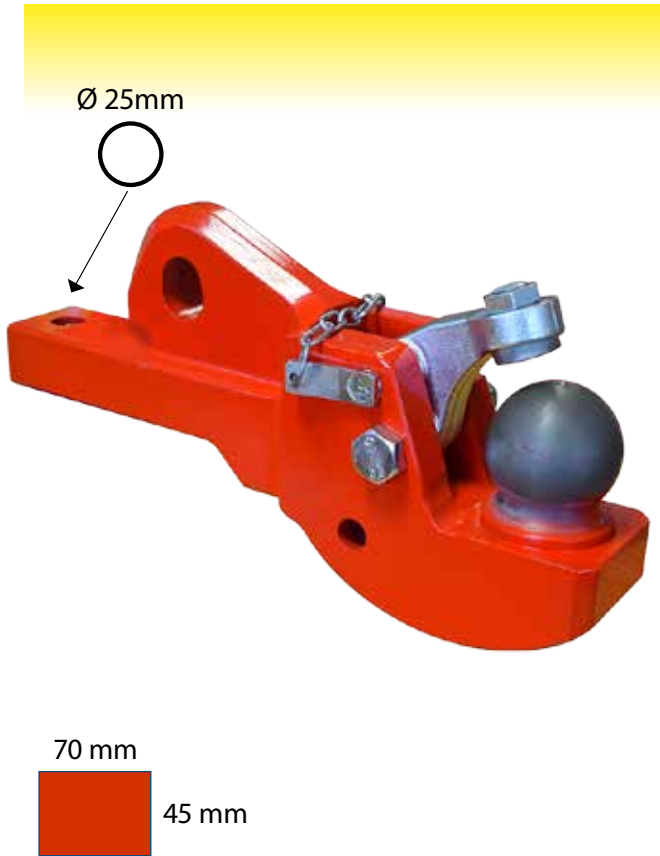

L.O.G Heigl

ALLOWS TRANSMISSION OF HIGHER VERTICAL LOADS
PLAY - FREE CONNECTION, ELIMINATES RATTLE
GREATER ANGULAR MANEUVERABILITY
QUIETER TOWING
NO UPWARD MOVEMENT FOR TIPPING TRAILERS - RESULTS IN LESS WEAR

58886 Oe Ref: 00.428.00.5-A20
John Deere: 6010, 6020, 6130, 6R, 7020, 7030, 8010, 8020, 8030

INTERCHANGEABLE WITH

DRP00515

oe ref: L156433, AL159328

DRP82406

oe ref: AL159328, L156433

53829 Oe Ref: 00.652.90.0-A02