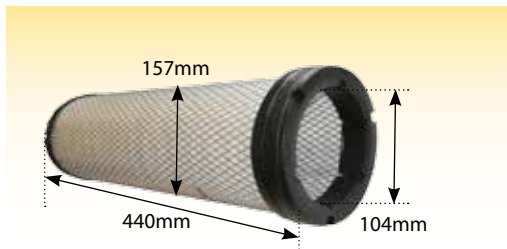

63003
Air Filter Inner 7485 7490 7495 6485 6490
6495 6497 6499 8650 8660 8670 8680
8690 Tier3 Fendt 800 Landini Landpower
OE Ref: 4286474M1

680047
** Kit is 680077 **
Air Filter Engine Inner Fendt 900
OE Ref: H916201091060