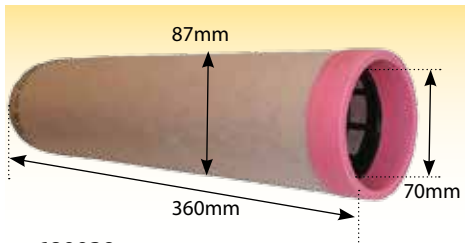

680039
Air Filter Fendt Inner 42 43
54T2
OE Ref: H117200090160