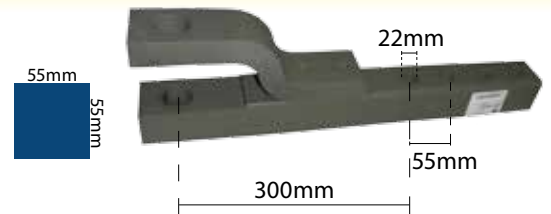

DRSP30293
Drawbar Assembly ISO