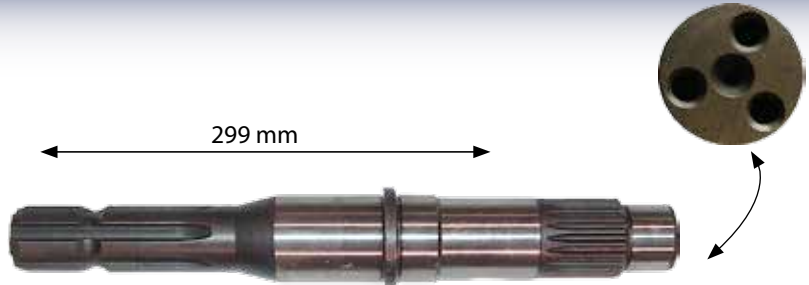

4984

PTO Shaft Deutz DX

295 mm

4983

PTO Shaft Deutz DX80 - DX120 540rpm
DX4.10 DX4.30 DX4.50 DX4.70 DX6.10
DX6.30

299 mm

53376

PTO Shaft Deutz DX110 DX120 DX80 DX85
DX86 DX90 DX92 DX4.10 DX4.30 DX4.50
DX4.70 DX6.10 DX6.30 DXab80 DXab85
DXab86 DXab90 DXab92