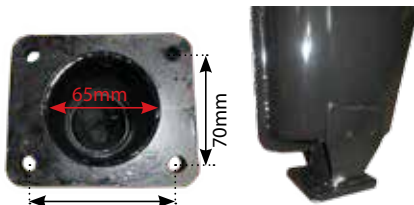

Exhausts

53363

Exhaust Deutz
DX110 110A 120
120A 85 85A 90 95A
DX6.10 DX6.30

OE Ref: 04306587

53354
Rain Cap 3" (76.2mm)
OD Galvanised Steel