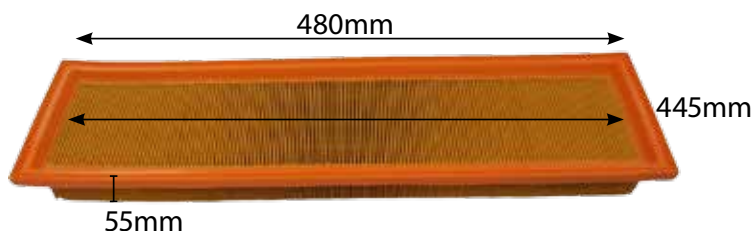

Cab Air Filters

53369

Cab Air Filter Deutz Agroxta Series D07 Seri DX Series DX3 Series DX4 Series DX6 Series DX7 Series DX8 Series John Deere 40 Series

OE Ref: 04307641, 04336384, 04336385, 1212336031300, 1212336045400, 4307641, 4336385