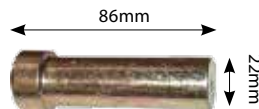

DRSP30293
Drawbar Assembly ISO

DRSP30312
Ram Hydraulic Release Dromone Hitch
(Overall length 9 1/4" 23.5cm)

DRP55101
Locking Spigot
John Deere -
PAIR

DRP48810
Drop In Pin

DRP48832
Drop In Pin

DRP48818
Drop In Pin 2 Pin Push Back Type