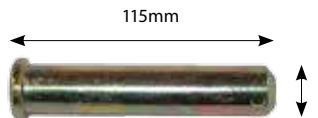

DRSP30293
Drawbar Assembly ISO

DRSP30312
Ram Hydraulic Release Dromone Hitch
(Overall length 9 1/4" 23.5cm)

DRP55101
Locking Spigot
John Deere -
PAIR

DRP48810
Drop In Pin

DRP48832
Drop In Pin

DRP48818
Drop In Pin 2 Pin Push Back Type