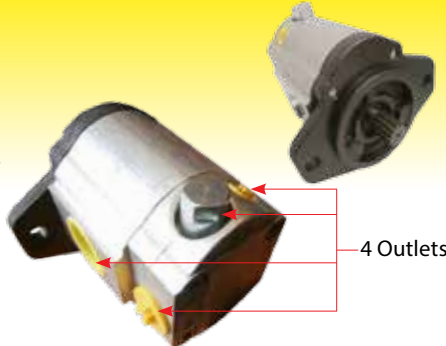

DRP74753P
Hinge Pin
Sub Assembly

DRP48715
Hinge Pin

DRP59000

Pick Up Hitch Cable - 1820mm
Pull Cable Standard Pull
Sleeve 1500mm Overall 1900mm

DRP44340
Nut Lift Rod 20 mm

DRP44341
Nut Lift Rod 25mm

DRP43206
Nut spacer Lift Rod 30mm
(No Thread)

Hydraulics

1205

Hydraulic Pump Deutz
DX140 160 710 Single

53624

Hydraulic Pump Deutz 6006
4007 6806 6807 7206 8006
DX3.10 DX3.30 DX3.70 DX3.90

53435

Hydraulic Pump Deutz
Agrotron 106 110 115
120 135 150 c/w Power
Steering Section 4 Outlets