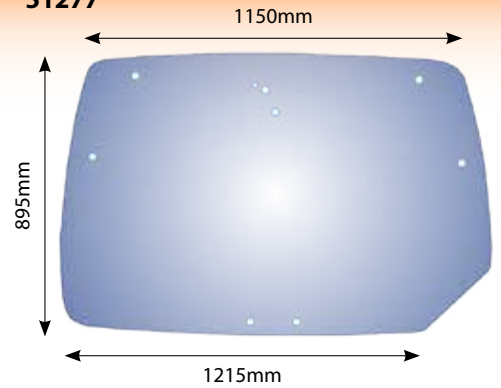

53402
Lamp Deutz Front Indicator
RH & LH DX3 DX4 DX6 DX7
Agroprima Agroxtra

51276

Glass Deutz Agrotron Same Rubin Door LH & Lamborghini Champion

51277

Glass Deutz Agrotron, Same Rubin Rear & Lamborghini Champion