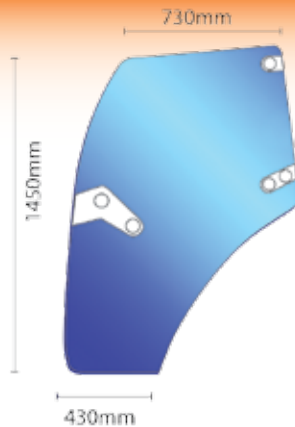

53812

Door Glass Curved Deutz Agrotron K Series LH Hurliman XM100 XM110 XM120 XM90 Same Iron 100 110 120 Lamborghini
OE Ref: 00121433010