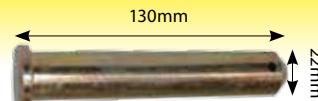

DRSP30293
Drawbar Assembly ISO

DRSP30312
Ram Hydraulic Release Dromone Hitch
(Overall length 9 1/4" 23.5cm)

DRP55101
Locking Spigot
John Deere -
PAIR

DRP48810
Drop In Pin

DRP48832
Drop In Pin

DRP48818
Drop In Pin 2 Pin Push Back Type