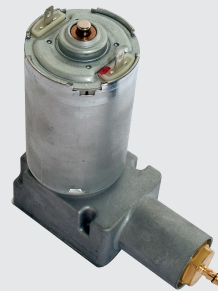

SEARS SEAT MECHANICAL

53764

OE Ref: SA20459.400

Weight adjustment
indicator and controls
Height adjust control
Fore/aft slide control
Mechanical suspension

SEARS SEAT AIR SUSPENSION

53765

OE Ref: SA20442.400

Fore-aft slide control
Height adjustment
indicator Height/weight
adjustment controls
Low natural frequency
air-ride suspension

GRAMMER AIR SEAT
 57063 | OE Ref: MSG95G/731
 Grammer Maximo Comfort

SEAT WEAR PARTS KIT
 55167 | OE Ref: 1096585
 Seat Wear Parts Kit Grammer

GRAMMER AIR SEAT
 57064 | OE Ref: MSG95G/721
 Grammer Seat

SEAT SPRING HOLDER
 59032 | OE Ref: AL120003
 Seat Spring Holder Grammer
 Seat Compacto Basic

GRAMMER AIR SEAT
 57062 | OE Ref: MSG95A/731
 Grammer Air Suspension Seat

AIR SEAT COMPRESSOR
 55159 | OE Ref: 130670
 Grammer Air Seat Compressor 12V

WHEN COMFORT MEETS QUALITY WITH GRAMMAR SEATS

*Terms and conditions apply. Offer available for a limited time only, while stocks last. All prices are correct at time of print and subject to change. Images for illustrative purposes. Original equipment manufactures names and part numbers are quoted for reference purposes only and are not intended to infer that our replacement parts are used as original equipment.