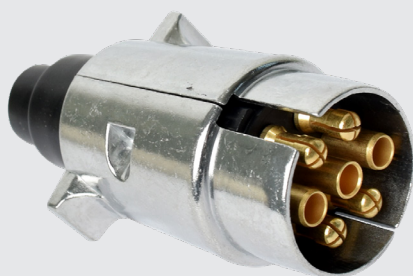

# TRAILER SOCKETS

**L.O.G. HEIGL**  
FERGUSON ERSATZTEILE

**NOW IN STOCK ONLINE**

**CONTACT US TO PLACE YOUR ORDER**

**7 PIN COBO SOCKET WITH SPADES**  
56735 | OE Ref: LA5102156

Massey Ferguson 4700 5400 5600 5700  
6600 6700 7600 7700 8600 8700 Series

**TRAILER SOCKET & PLUG 7 POLE**  
51165 | OE Ref: 5102234

**TRAILER SOCKET 7 POLE ALUMINIUM**  
3444

**TRAILER SOCKET 7 PIN  
ALUMINIUM NICKEL PLATED PINS**  
3444G

**M5X35MM SOCKET FIXING NUT & BOLT**  
51054

**RUBBER SEALING GASKET 7 PIN SOCKET**  
1224

**TRAILER SOCKET FEMALE 13 PIN**  
53913 | OE Ref: S.35504

**TRAILER SOCKET MALE 13 PIN**  
53911 | OE Ref: S.35504

**PLASTIC SOCKET 13 PIN TO 7 PIN**  
53912 | OE Ref: S.31357

**PLASTIC SOCKET 7 PIN TO 13 PIN**  
53914

**TRAILER PLUG 7 PIN**  
3445 | OE Ref: S.3996

**TRAILER PLUG 7 PIN  
ALUMINIUM NICKEL PLATED PINS**  
3445G | OE Ref: S.3996