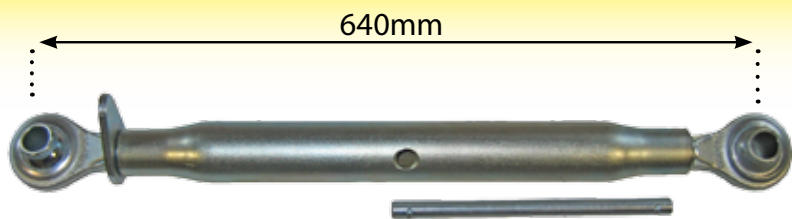

1690

Top Link 16" Cat 1 Tube 16" (Adj. Min 20 3/4" Max 28 7/16")