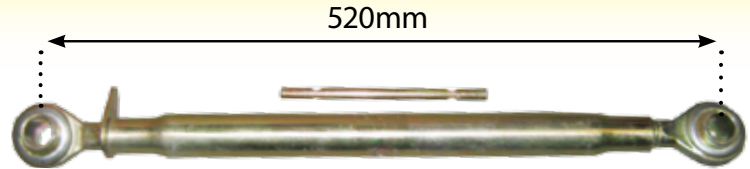

Linkage Parts

1689

Top Link 20" Cat 2 Tube 20" (Adj. Min 25 3/32" Max 36 7/32")