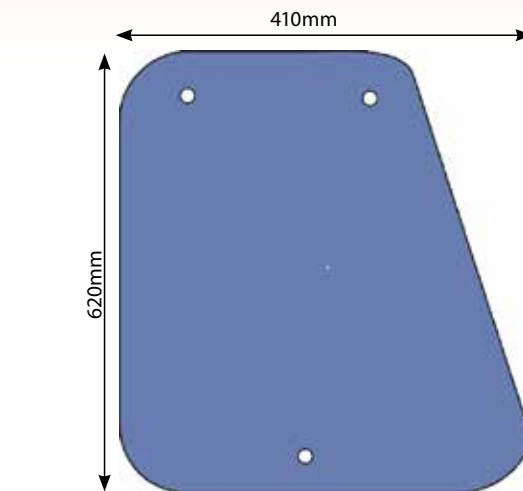

D7024

D7023