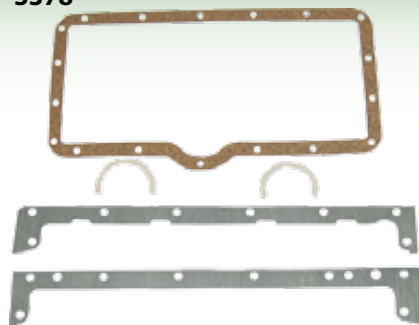

Head Gasket Set David Brown
990 - 1200

3378