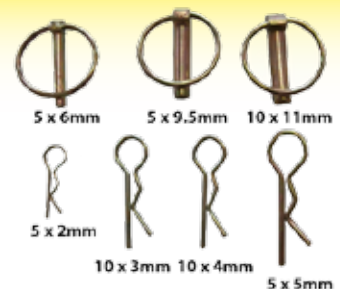

Clevis Pin 165 188 300 690  
699 Levelling Box 7/8"

**62166** Top Link Pin 20D Cat 1 - Short 76mm  
Also David Brown 990 996 1390

**53075** Lower Link Pin David Brown 850 Cat 1

**52735** Lower Link Pin Cat 1 David Brown 880 990 950

**53028**

Lower Link Pin Cat 1  
22 x 78mm

**53057**

Linch Pin & Grip Clip  
Assortment Pack  
Qty 50