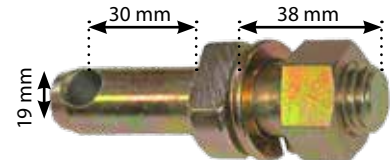

4709
Implement Pin David Brown
- 3/4" UNC