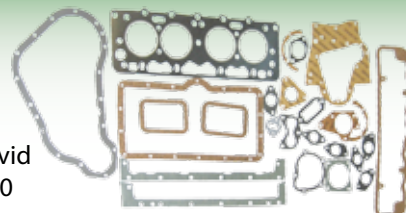

2054

Gasket Set David
Brown Red 990
AD4 AD47