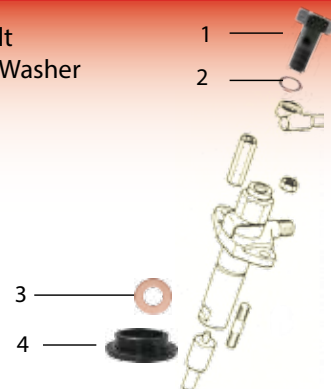

1. **1698** Rubber Ring
2. **922165** Washer Under Glass Bowl
3. **1830702** Fuel Filter Stud Assy
4. **3392** Washer For Bleed Assy
5. **922169** Fuel Filter Bleed Screw
6. **991045** Fuel Filter Assembly Single Imperial

1. **0095315** Injector Banjo Bolt
2. **2411152** Inj. Leak Off Pipe Washer
3. **0921173** Injector Washer
4. **33817114** Injector Seal

- **33811114** 5/16" Olive
- **376524** 3/16" Olive
- **376525** 1/4" Olive

7111353
Imperial Head
UNF