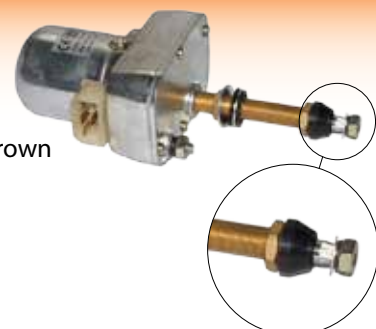

Wiper Motor David Brown 12V 95; Large Tapered Shaft - Shaft Length 80mm