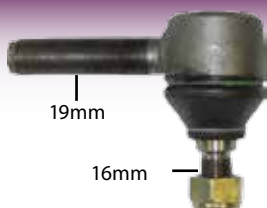

**3094**

Track Rod End David Brown 1210 1410 Screw In

**52617**

Track Rod End David Brown RH - High Crop 25C 30C 25D 30D Cropmaster  
OE Ref: 3155187B

**52627**

Track Rod End David Brown LH - High Crop 25C 30C 25D 30D Cropmaster  
OE Ref: 3155414B