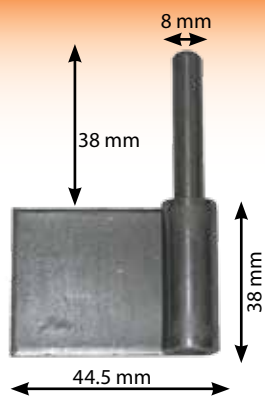

3184

Hinge Male Lift Off LH