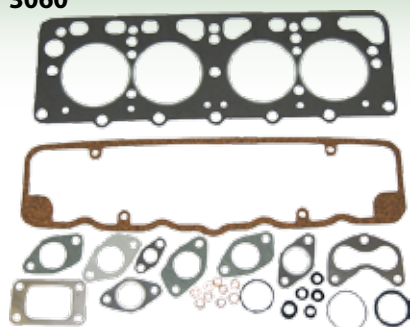

996/1210/1290/1394/1490/1410

3060