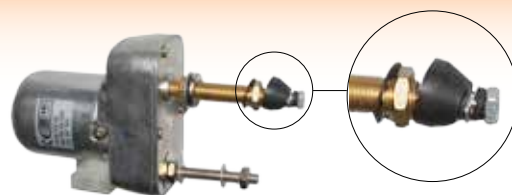

2492

Wiper Motor 12 Volt 110; Small Tapered Shaft Shaft Length 58mm