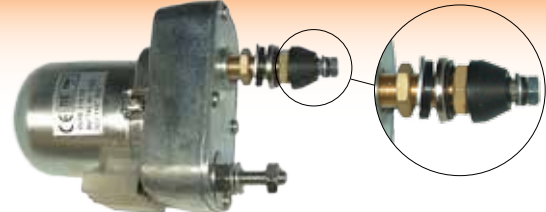

Wiper Motor Case 12V 115; Small Tapered Shaft Shaft Length 34mm

51260