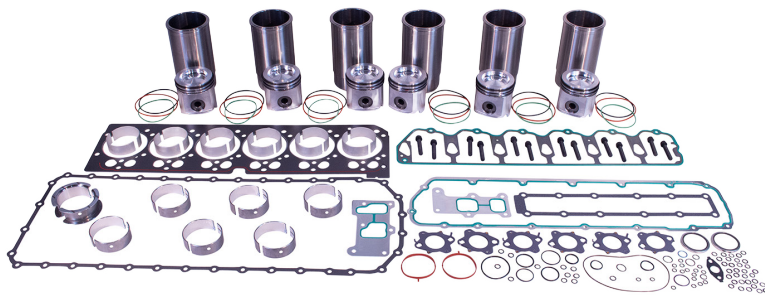

NEW PRODUCTS

Autumn Brochure 2024

QTP

Produced by
Quality Tractor Parts

NEW

ENGINE OVERHAUL KIT

500154 | OE Ref: RP1439

John Deere 6R 6M 6068H
Powertech 24 Valve Tier 4

QTP DEVELOPED

FAN BELT TENSIONER PULLEY

57656 | OE Ref: AL206008

John Deere 6R Series

QTP DEVELOPED

BRAKE DISC

57039 | OE Ref: 51419992

Ford New Holland T7 Teardrop Holes

REDUCED

HYDRAULIC VALVE SECTION

55838 | OE Ref: 4418202

Deutz Agrottron 106 200
Fendt 816 824 Series

REDUCED

HYDRAULIC VALVE SECTION MECHANICAL

57126 | OE Ref: G339960020013

Fendt 200 300 Vario Farmer
307 308 309 For Load Sensing

56531 / 600mm

56530 / 700mm

WIPER ARM ADJUSTABLE

2207

To suit tapered shaft mo
Length: min 400mm - max 520mm

WIPER ARM

2870

Wiper arm suitable for Ford Q and
Super Q cabs