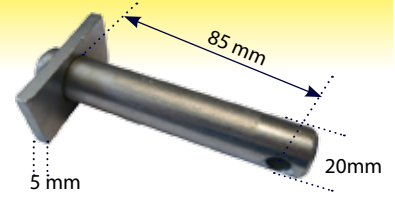

7705

Hydraulic Pump
Zetor UR3

Linkage CBM Type

59289

Pin Plate Square
John Deere 6000
20mm Hole

59288

Lower Levelling
Box Pin John Deere
6000

41747