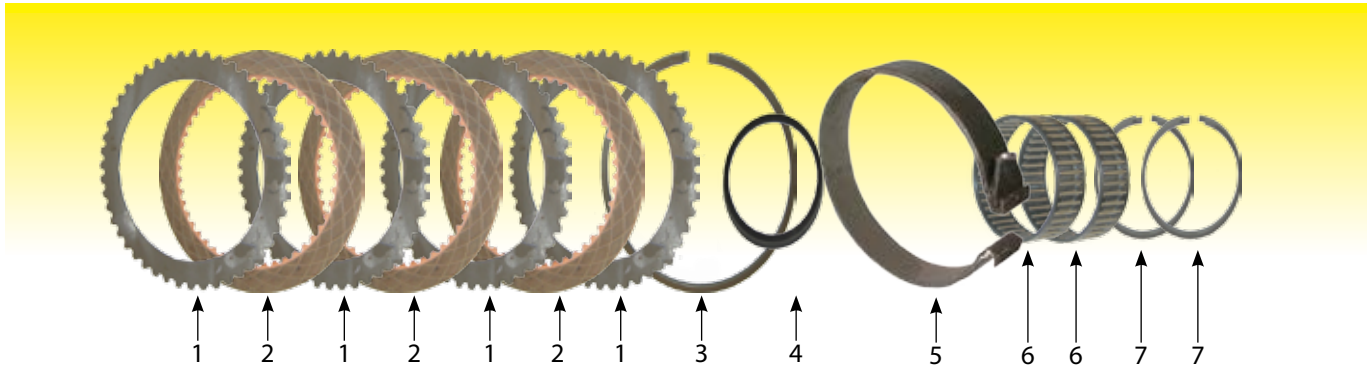

5109
IPTO/PTO Housing 'O'
Ring Zetor 8011

5007
PTO Shaft Zetor
8011

5051
Circlip

**Cuff Seal Zetor
8011**

Torque Components

- | | | | | | |
|----|-------------|-------------------|----|-------------|------------------------|
| 1. | 5052 | Steel Disc | 5. | 5112 | 8011 Torque Brake Band |
| 2. | 5046 | Ipto Clutch Plate | 6. | 5045 | Caged Roller Bearing |
| 3. | 5063 | 8011 Piston Ring | 7. | 5057 | Ring For Torque Pump |
| 4. | 5049 | Sealing Ring | | | |