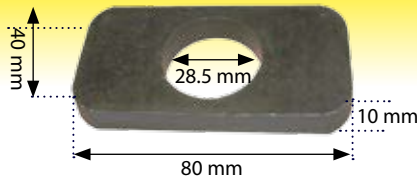

Bottom Fork Plate
CBM Type 22mm

41748

Bottom Fork Lift Link
Pin CBM Type 22mm

59822

Fork Plate John
Deere 76 77
7810 Bottom

41743

Bottom Fork Lift
Link Pin CBM Type
25.50mm

41740