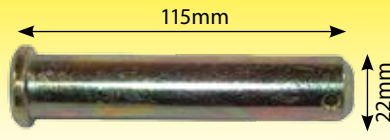

DRP59000

Pick Up Hitch Cable - 1820mm
Pull Cable Standard Pull
Sleeve 1500mm Overall 1900mm

DRP48715

Hinge Pin 325mm Long 25.2mm
Thick

DRP48810

Drop In Pin

DRP48832

Drop In Pin