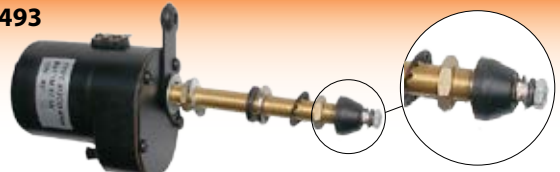

Arm = 2207
Blade = 1619

Wiper Motor 390 398 105; Shaft Length 48mm

63268

Wiper Motor John Deere SG2 12V 90;

Wiper Motors

2494

Wiper Motor 12 Volt 105 De-
grees Small Tapere

2493