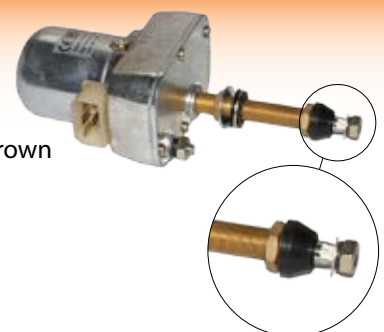

51006

Wiper Motor David Brown
12V 95;
Large Tapered Shaft -
Shaft Length 80mm