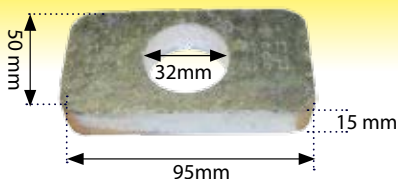

Bottom Fork Plate CBM
Type 28.5mm hole

41741

Bottom Fork Lift Link Pin
CBM Type 28.5mm

41744

Bottom Fork
Plate CBM Type
32mm hole

41745

Bottom Fork Lift
Link Pin CBM Type
32mm

Lower Links