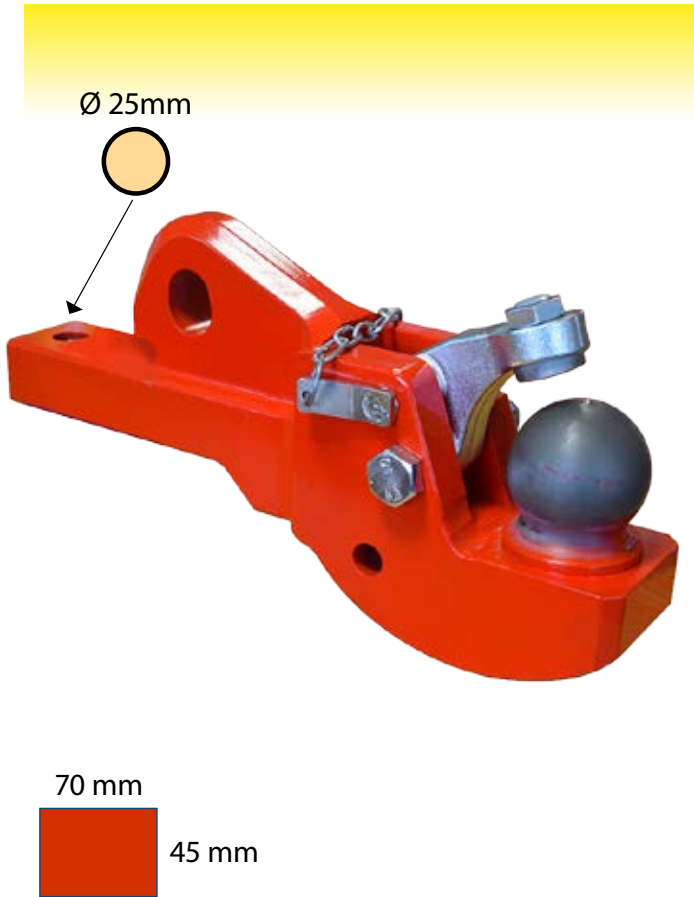

58837

Oe Ref: 00.651.90.0-A01

K80 Weld On Spoon Universal

80 mm
60 mm

**ALLOWS TRANSMISSION OF HIGHER VERTICAL LOADS
 PLAY - FREE CONNECTION, ELIMINATES RATTLE
 GREATER ANGULAR MANEUVERABILITY
 QUIETER TOWING
 NO UPWARD MOVEMENT FOR TIPPING TRAILERS - RESULTS IN LESS WEAR**