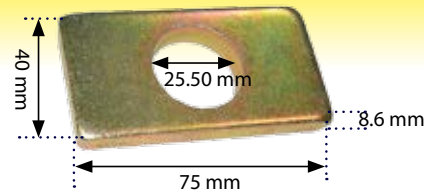

Bottom Fork Plate
CBM Type 22mm

41748

Bottom Fork Lift Link
Pin CBM Type 22mm

59822

Fork Plate John
Deere 76 77
7810 Bottom

41743

Bottom Fork Lift
Link Pin CBM Type
25.50mm

41740