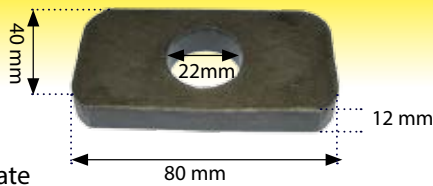

7705

Hydraulic Pump
Zetor UR3

Linkage CBM Type

59289

Pin Plate Square
John Deere 6000
20mm Hole

59288

Lower Levelling
Box Pin John Deere
6000

41747