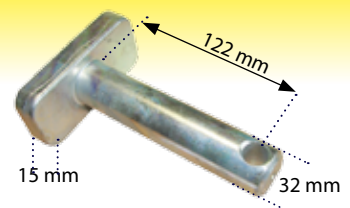

Bottom Fork Plate CBM
Type 28.5mm hole

41741

Bottom Fork Lift Link Pin
CBM Type 28.5mm

41744

Bottom Fork
Plate CBM Type
32mm hole

41745

Bottom Fork Lift
Link Pin CBM Type
32mm

Lower Links