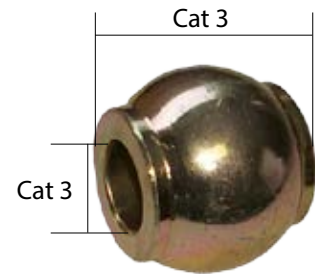

Lower Link Balls

<p>53041 Cat 1/2</p>  <p>Lower Link Ball Dual Cat 1/2</p>	<p>2539 Cat 3/2</p>  <p>Lower Link Ball Cat 3/2 ID 29 OD 63.5</p>	<p>2540 Cat 3/3</p>  <p>Lower Link Ball Cat 3/3 ID 37.5mm OD 63.5mm</p>	<p>62228 Cat 2/2</p>  <p>Ball Cat 2/2 For Lower Quick Release End</p>
<p>53057</p>  <p>Linch Pin & Grip Clip Assortment Pack Qty 50</p>	<p>1869219</p>  <p>Lift Arm Ball Clip</p>	<p>886428 Cat 1</p>  <p>Lower Link Ball Cat 1 Interchangeable Fits 100 200 300 4200 4300 600 Series</p>	<p>886429 Cat 2</p>  <p>Lower Link Ball Cat 2 Interchangeable Fits 100 200 300 4200 4300 500 600 Series</p>

Lower Link Conversion Bushes

<p>43155 Cat 2 to Cat 3</p>  <p>Bush Lower Link Conversion Cat 2 to Cat 3</p>	<p>53496 Cat 2 to Cat 3</p>  <p>Bush Lower Link Conversion Cat 2 to Cat 3 ID 1 1/8" OD 1 7/16" Length 2 1/2" 63.5mm</p>	<p>2424 Cat 1 to Cat 2</p>  <p>Lower Link Conversion Bush 1 1/8' to 7/8'</p>
---	---	--

Top Links

21018

Cat 2/3

Top Link Ball Cat 2/3

- I/D Ø: 1".
- O/D Ø: 2 23/64".
- Width: 2".

21019

Cat 3/3

Top Link Ball Cat 3/3

- I/D Ø: 1 9/32".
- O/D Ø: 2 23/64".
- Width: 2"

4044

Cat 2/2

Top Link Ball CAT 2

21001

Cat 3

Ball Cat 3 Toplink

Top Link Conversion Bushes