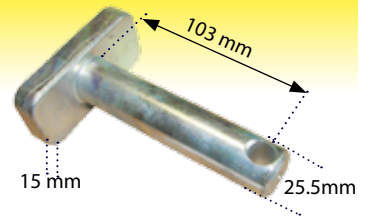

Bottom Fork Plate
CBM Type 22mm

41748

Bottom Fork Lift Link
Pin CBM Type 22mm

59822

Fork Plate John
Deere 76 77
7810 Bottom

41743

Bottom Fork Lift
Link Pin CBM Type
25.50mm

41740