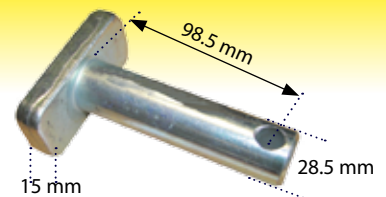

Bottom Fork Lift Link Pin
CBM Type 28.5mm

41744