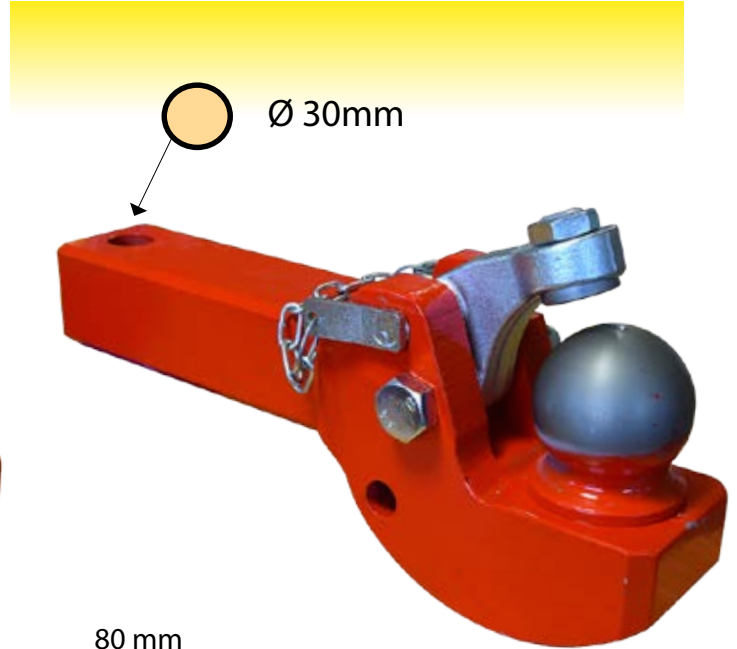

K80 RANGE

60 mm
60 mm

80 mm
70 mm

58883

OE Ref: 00.421.10.2-A20

Claas: Ares 500/600 Arion 500/600

Fendt: Vario 200/300

John Deere: 7010, 8000

Massey Ferguson: 5600 6445-6480 7600

58884

OE Ref: 00.429.00.2-A20

Claas: Axion 800/900

Fendt: Vario 700/800/900

John Deere: 8030/8R

Massey Ferguson: 6485-6499, 6485-6499, 7624, 7626, 8200: 8210, 8280; 8400

McCormick: MTX: 165, 175, 185;

Valtra: S-Series

INTERCHANGEABLE WITH

DRSP30033
oe ref: L156433

INTERCHANGEABLE WITH

DRP47902
oe ref: L156433

58837

Oe Ref: 00.651.90.0-A01

K80 Weld On Spoon Universal

80 mm
60 mm