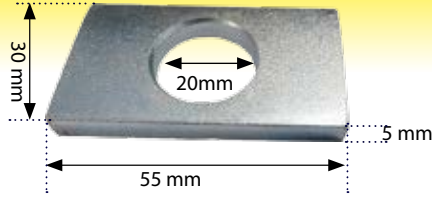

7705

Hydraulic Pump
Zetor UR3

Linkage CBM Type

59289

Pin Plate Square
John Deere 6000
20mm Hole

59288

Lower Levelling
Box Pin John Deere
6000

41747