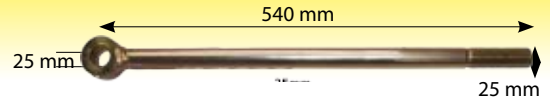

Lift Rod Zetor UR3

DRP44340