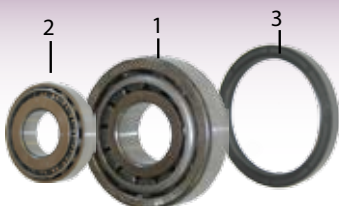

1228

Wheel Stud Zetor Front

1229

Wheel Nut Zetor Front Zinc

Wheel Bearings

1884

Wheel Bearing Kit Zetor 8011

1. **30309J** Zetor 8011 Inner Roller Bearing
2. **30305** Outer Roller Bearing Zetor 8011
3. **1654** Seal Zetor 8011