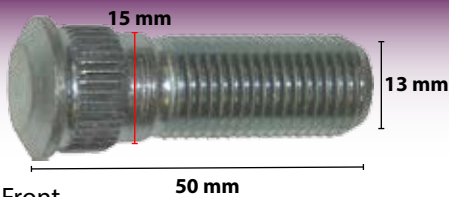

1228

Wheel Stud Zetor Front

1229

Wheel Nut Zetor Front Zinc

Wheel Bearings

1884

Wheel Bearing Kit Zetor 8011

1. **30309J** Zetor 8011 Inner Roller Bearing
2. **30305** Outer Roller Bearing Zetor 8011
3. **1654** Seal Zetor 8011