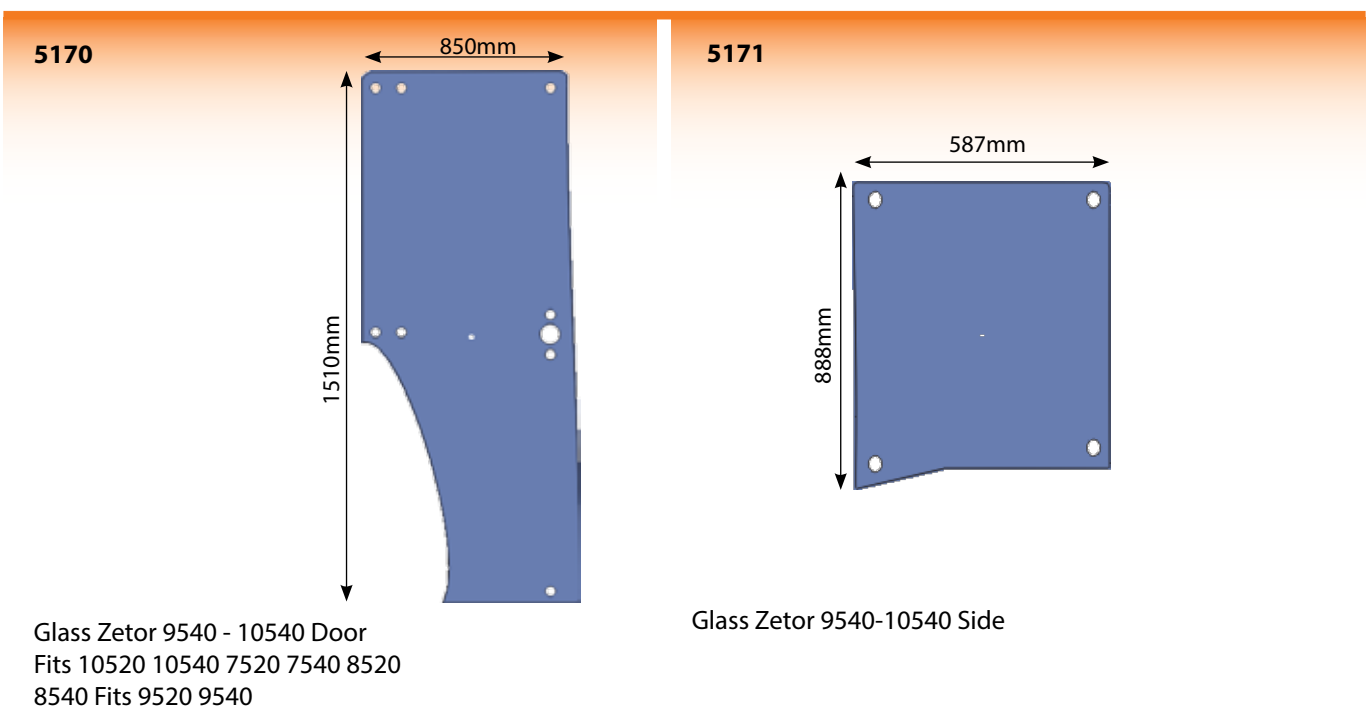

9540-10540