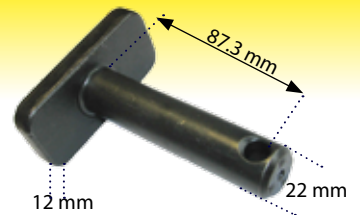

Linkage CBM Type

59289

59288

41747

41748

59822

41743

41740

41741

41744

41745