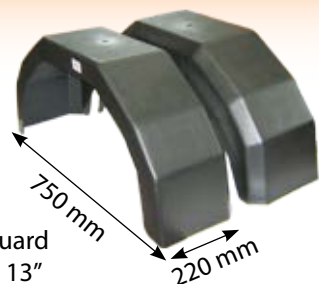

2993

Mudguard Kit Front 3060/3070 350mm 2WD

51719

Mudguard Spacer
40mm

1488

Mudguard Trailer
Tandem 8" x 68"
- PAIR

1496

Mudguard
Trailer 13"
Wheel - PAIR