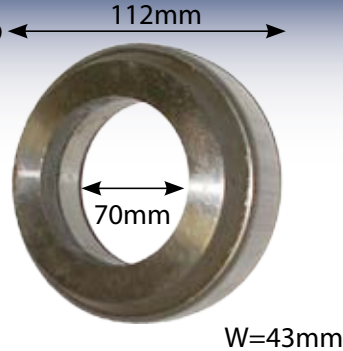

5123

Release Bearing Zetor
5211-7245

51122

Clutch Bearing Zetor

5019

Clutch Release Bearing
Zetor 8111 Diaph.

6304ZZ

Bearing