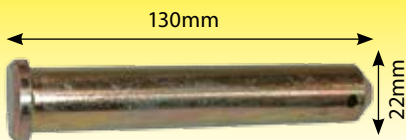

DRP59000

Pick Up Hitch Cable - 1820mm
Pull Cable Standard Pull
Sleeve 1500mm Overall 1900mm

DRP48715

Hinge Pin 325mm Long 25.2mm
Thick

DRP48810

Drop In Pin

DRP48832

Drop In Pin