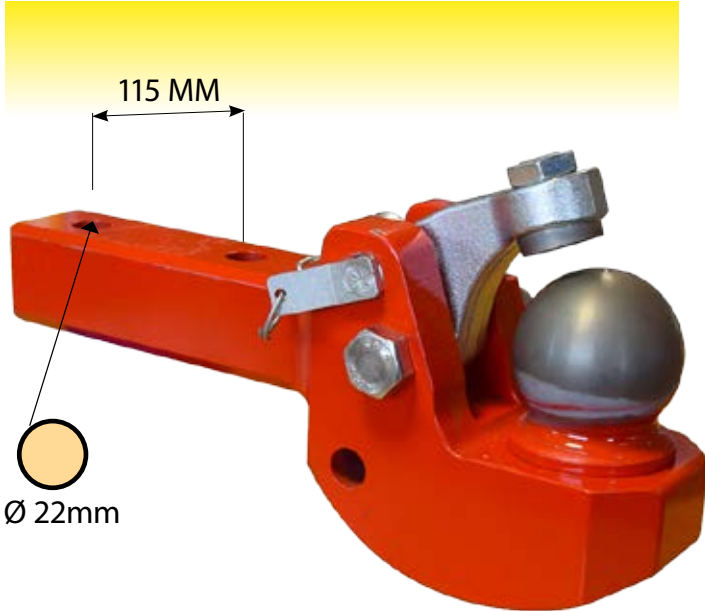

K80 RANGE

60 mm
60 mm