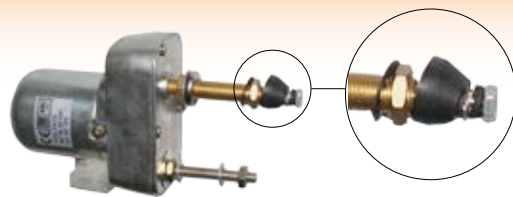

Wiper Motor 12 Volt 80; Small Tapered Shaft
Shaft Length 58mm - Check Type of Cab

2492

Wiper Motor 12 Volt 110; Small Tapered Shaft
Shaft Length 58mm

51025

Wiper Motor Case 12V 135; Small Tapered Shaft
Shaft Length 34mm