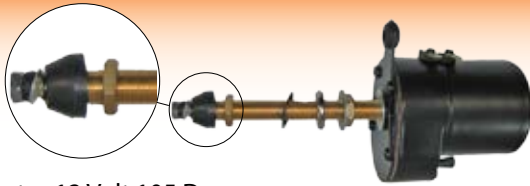

Arm = 2207
Blade = 1619

Wiper Motor 390 398 105; Shaft Length 48mm

63268

Wiper Motor John Deere SG2 12V 90;

Wiper Motors

2494

Wiper Motor 12 Volt 105 De-
grees Small Tapere

2493