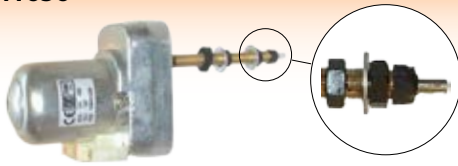

Wiper Motor 12 Volt 85 De-
grees Small Tapered

41656