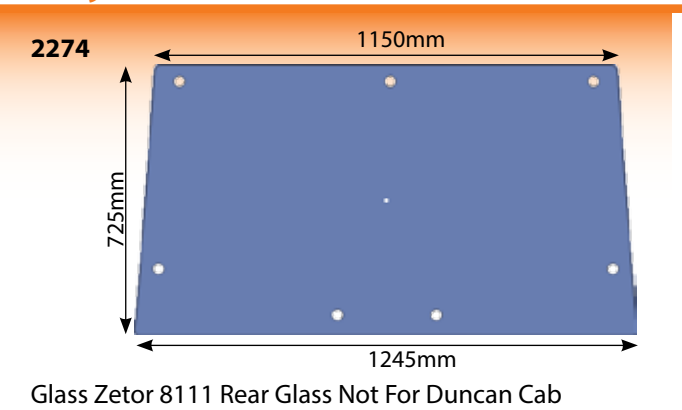

Cab Glass

Crystal