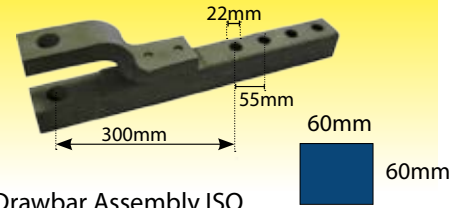

DRP47902

Pick Up Hitch Hook - 80mm
Pin to Suit DRP48860

DRSP30293G

Drawbar Assembly ISO 57.5mm
centre to centre

DRSP30293

Drawbar Assembly ISO

DRSP30312

Ram Hydraulic Release Dromone Hitch (Overall length 9 1/4" 23.5cm)