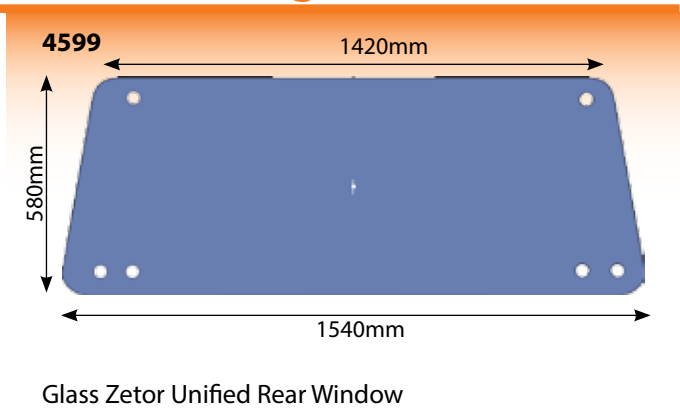

Unified Range