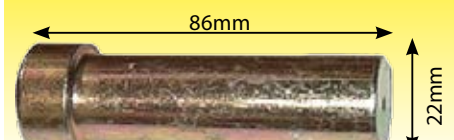

Drop In Pin - 2 Pin Type Push
Back