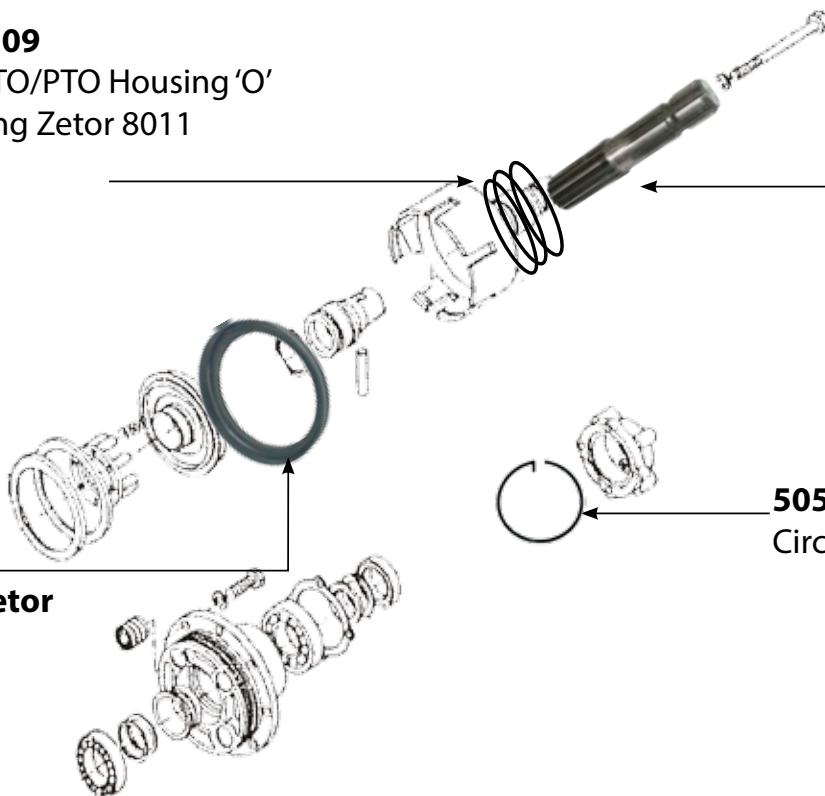

5109
IPTO/PTO Housing 'O'
Ring Zetor 8011

5007
PTO Shaft Zetor
8011

5051
Circlip

**Cuff Seal Zetor
8011**