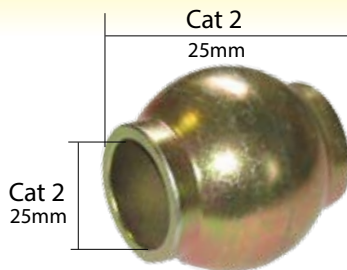

Lower Link Balls

<p>53041 Cat 1/2</p>  <p>Lower Link Ball Dual Cat 1/2</p>	<p>2539 Cat 3/2</p>  <p>Lower Link Ball Cat 3/2 ID 29 OD 63.5</p>	<p>2540 Cat 3/3</p>  <p>Lower Link Ball Cat 3/3 ID 37.5mm OD 63.5mm</p>	<p>62228 Cat 2/2</p>  <p>Ball Cat 2/2 For Lower Quick Release End</p>
<p>53057</p>  <p>Linch Pin & Grip Clip Assortment Pack Qty 50</p>	<p>1869219</p>  <p>Lift Arm Ball Clip</p>	<p>886428 Cat 1</p>  <p>Lower Link Ball Cat 1 Interchangeable Fits 100 200 300 4200 4300 600 Series</p>	<p>886429 Cat 2</p>  <p>Lower Link Ball Cat 2 Interchangeable Fits 100 200 300 4200 4300 500 600 Series</p>

Lower Link Conversion Bushes

<p>43155 Cat 2 to Cat 3</p>  <p>Bush Lower Link Conversion Cat 2 to Cat 3</p>	<p>53496 Cat 2 to Cat 3</p>  <p>Bush Lower Link Conversion Cat 2 to Cat 3 ID 1 1/8" OD 1 7/16" Length 2 1/2" 63.5mm</p>	<p>2424 Cat 1 to Cat 2</p>  <p>Lower Link Conversion Bush 1 1/8' to 7/8'</p>
---	---	--

Top Links

21018

Cat 2/3

Top Link Ball Cat 2/3

- I/D Ø: 1".
- O/D Ø: 2 23/64".
- Width: 2".

21019

Cat 3/3

Top Link Ball Cat 3/3

- I/D Ø: 1 9/32".
- O/D Ø: 2 23/64".
- Width: 2"

4044

Cat 2/2

Top Link Ball CAT 2

21001

Cat 3

Ball Cat 3 Toplink

Top Link Conversion Bushes