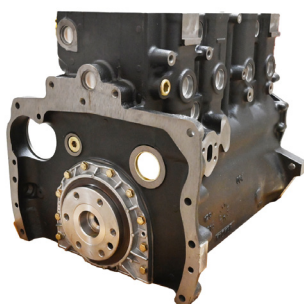

SHORT MOTOR LIP SEAL
600023

Massey Ferguson 4.236 Lip Seal