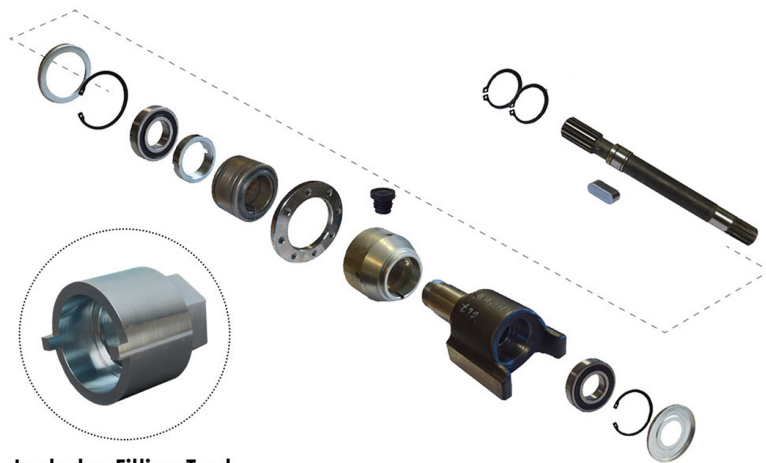

NEW PRODUCT Summer Brochure 2024

QTP

Produced by
Quality Tractor Parts

NEW

FRONT AXLE KIT
400239

New Holland T6. T6010 - T6070 Series

BEST SELLER

**FRONT AXLE
DRIVE SHAFT KIT**
43876