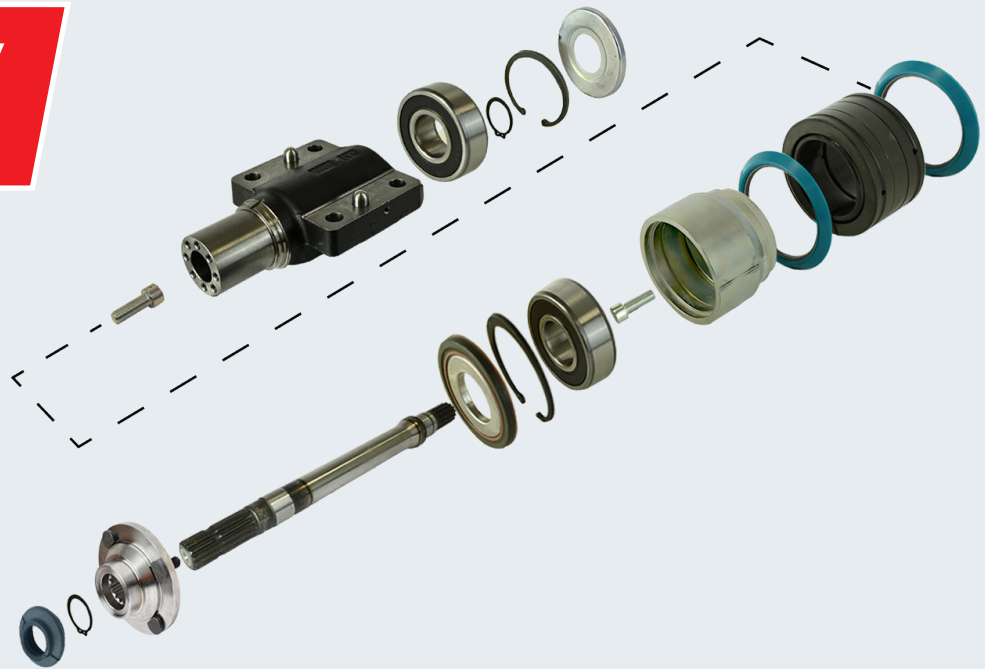

NEW PRODUCT Summer Brochure 2024

QTP

Produced by
Quality Tractor Parts

NEW

FRONT AXLE KIT
400239

New Holland T6. T6010 - T6070 Series

BEST SELLER

**FRONT AXLE
DRIVE SHAFT KIT**
43876

New Holland T6 T7 Series

Includes Fitting Tool

**+
MORE
INSIDE**

CASE / NEW HOLLAND

SHORT ENGINE
400058
Ford 3 Cylinder 10 Series

SHORT ENGINE
400059
4 Cylinder Ford 7610 Series

SHORT ENGINE
400060
4 Cylinder Ford 6610 Series