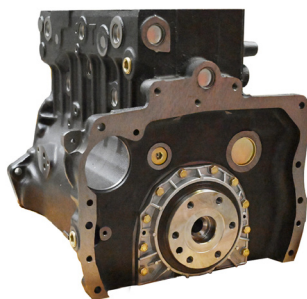

RAIL LAMP
399988 LH / 399989 RH

Case Puma Optum Maxxum
Vestrum Series New Holland
T5 T6 T7 Series

INTERIOR ROOF LAMP
399994

New Holland T5 T6 T7 Series
Case Puma Maxxum MXU Series

INTERIOR ROOF LAMP
399995

Case Puma MXU Maxxum Series
New Holland T6000 T7000 Series

MASSEY FERGUSON

SHORT MOTOR ROPE SEAL
400061

Massey Ferguson 35 35X Series
AD.152

SHORT MOTOR LIP SEAL
600022

Massey Ferguson 100 200 300 Series
AD3.152

SHORT MOTOR ROPE SEAL
600021

Massey Ferguson 100 Series
AD3.152

SHORT MOTOR LIP SEAL
600023

Massey Ferguson 4.236 Lip Seal

SHORT MOTOR
500079

Perkins A4.248 Lip Seal

RADIATOR
57011

Massey Ferguson 6400 8200 Series