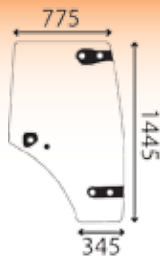

780184
Glass Door RH Renault
Celtis Series
OE Ref: 6005029097