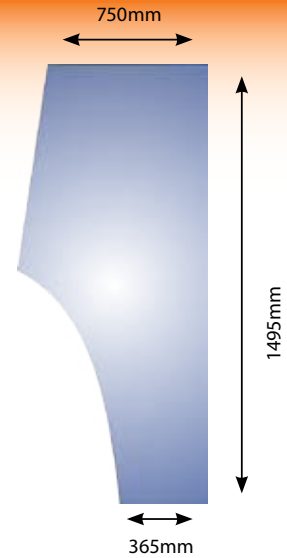

Renault Glass

TX, TS, TZ Glass

780110

Glass Renault
TL TX TS TZ
LH/RH Side
Window

Ares

780112

Glass Renault Ares
RH Door (8 Holes)
RX Series 540 - 630
RZ Series 550 - 825

Ares Glass

780111

Glass Renault Ares Windscreen

780115

Glass Renault Ares LH Rear Corner (3 Holes)

780113

Glass Renault Ares LH Door - 8 Holes
RX Series 540 - 630
RZ Series 550 - 825

Ceres Glass

780087

Glass Renault Ceres Door

780086

Glass Renault Ceres Upper Rear

MX, PX, LS Glass

780090

Glass Renault MX/PX/LS Rear