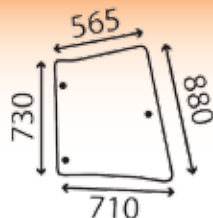

780182
Glass Rear Corner RH
Renault Ares RX RZ Serie
OE Ref: 7700054133