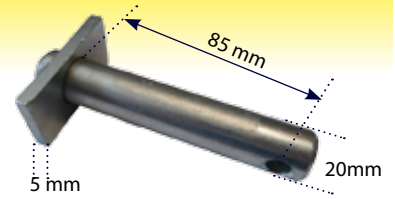

Lower Levelling
Box Pin John Deere
6000

41747