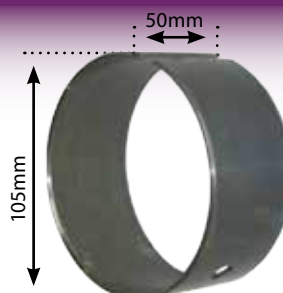

4WD Axle Parts

780126

Renault
TS-TX-MS-MX
4 WD Bush