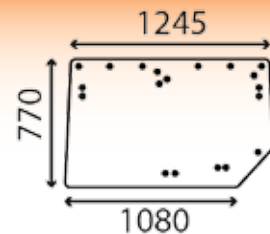

780183
Glass Rear Window Renault
Celtis Series
OE Ref: 6005029099