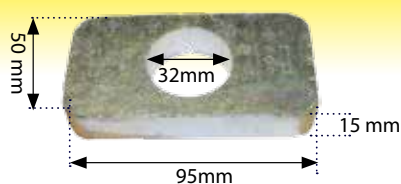

Bottom Fork
Plate CBM Type
32mm hole

41745