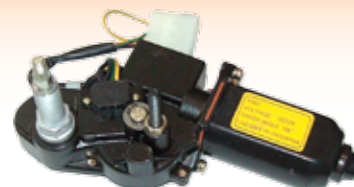

Wiper Motor 300 12V 115 Small Tapered Shaft (Shaft length 78mm)

6645