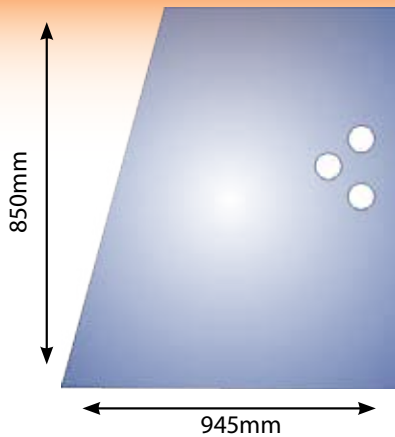

Renault Glass

TX, TS, TZ Glass

780110

Glass Renault
TL TX TS TZ
LH/RH Side
Window

Ares

780112

Glass Renault Ares
RH Door (8 Holes)
RX Series 540 - 630
RZ Series 550 - 825