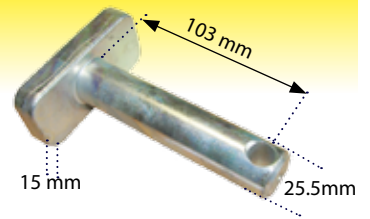

Bottom Fork Lift Link  
Pin CBM Type 22mm

**59822**

Fork Plate John  
Deere 76 77  
7810 Bottom

**41743**

Bottom Fork Lift  
Link Pin CBM Type  
25.50mm

**41740**

Bottom Fork Plate CBM  
Type 28.5mm hole

**41741**