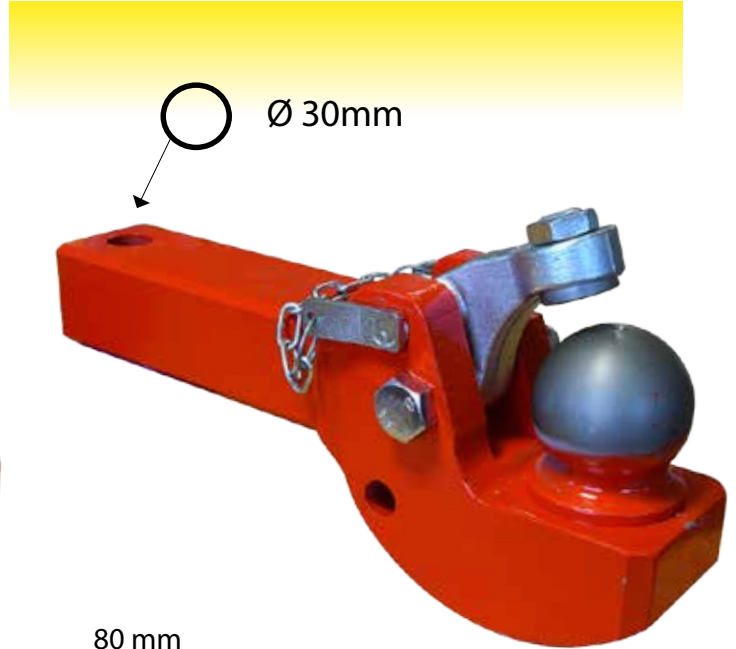

scharmüller
ANHÄNGERKUPPLUNGEN

K80 RANGE

60 mm
60 mm

80 mm
70 mm

58883

OE Ref: 00.421.10.2-A20

Claas: Ares 500/600 Arion 500/600

Fendt: Vario 200/300

John Deere: 7010, 8000

Massey Ferguson: 5600 6445-6480 7600

58884

OE Ref: 00.429.00.2-A20

Claas: Axion 800/900

Fendt: Vario 700/800/900

John Deere: 8030/8R

Massey Ferguson: 6485-6499, 6485-6499, 7624, 7626, 8200: 8210, 8280; 8400

McCormick: MTX: 165, 175, 185;

Valtra: S-Series

INTERCHANGEABLE WITH

DRSP30033
oe ref: L156433

INTERCHANGEABLE WITH

DRP47902
oe ref: L156433

58837

Oe Ref: 00.651.90.0-A01

K80 Weld On Spoon Universal

80 mm
60 mm