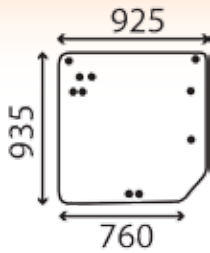

780191
Glass Rear Window Renault
Ares RX RZ Series 10 Hole
OE Ref: 7700048325