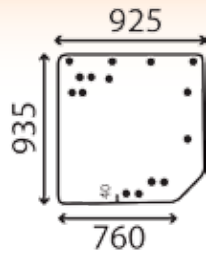

780190
Glass Rear Window Renault
Ares RX RZ Series 15 Hole
OE Ref: 7700050257