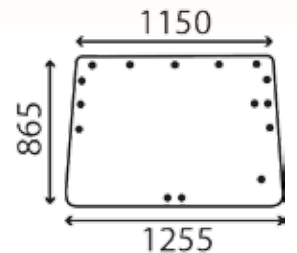

780187
Glass Rear Window Renault
TL TS TX TZ Series 15 Hole
OE Ref: 7700062092