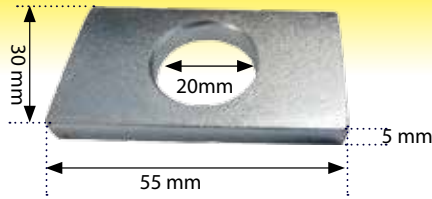

Lower Levelling
Box Pin John Deere
6000

Linkage CBM Type

59289

Pin Plate Square
John Deere 6000
20mm Hole

59288