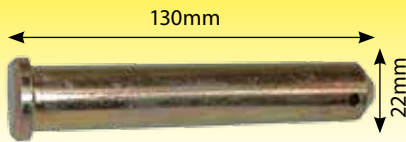

Drop In Pins

DRP48810

Drop In Pin

DRP48832