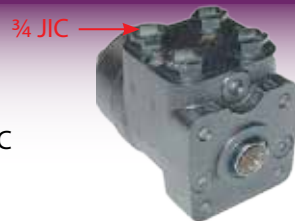

**4564**

Orbital Unit Seal Kit to  
Suit 4655

**4605**

Orbital Unit Ford 40 TS 4WD  
M18 -12 Spline 24.25mm Diameter  
20mm high  
150 OSP

**51051**

Orbital Unit 200 OSP 3/4 JIC

**4857**

Orbital Unit John Deere  
160 OSP (40 Series)