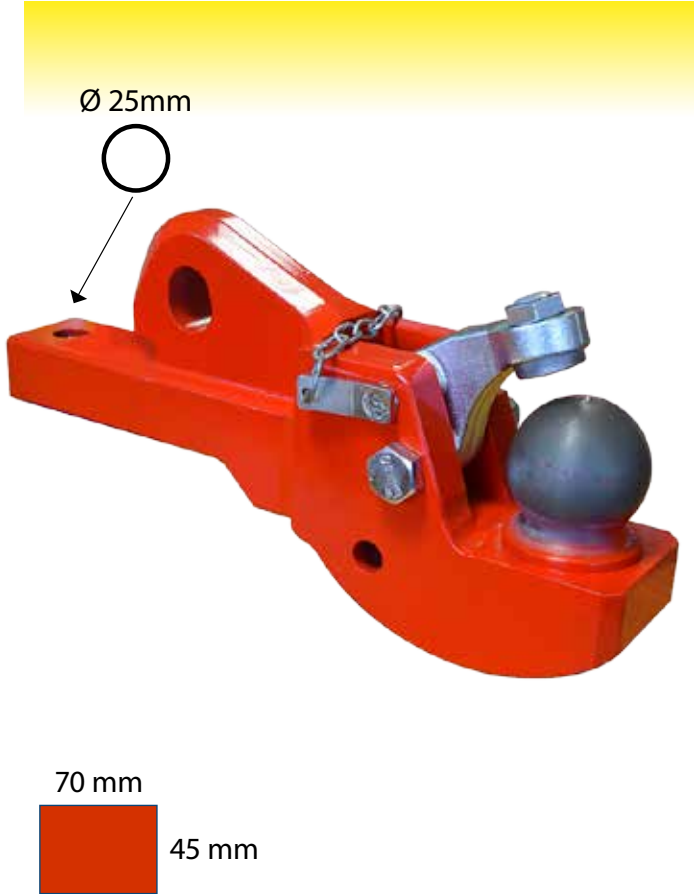

## INTERCHANGEABLE WITH

**DRP47902**  
oe ref: L156433

**58837**

Oe Ref: 00.651.90.0-A01

K80 Weld On Spoon Universal

80 mm  
60 mm

**ALLOWS TRANSMISSION OF HIGHER VERTICAL LOADS  
 PLAY - FREE CONNECTION, ELIMINATES RATTLE  
 GREATER ANGULAR MANEUVERABILITY  
 QUIETER TOWING  
 NO UPWARD MOVEMENT FOR TIPPING TRAILERS - RESULTS IN LESS WEAR**