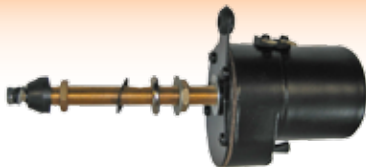

Wiper Motor 12 Volt 105 Degrees Small
Tapered Shaft Length 94mm

2493