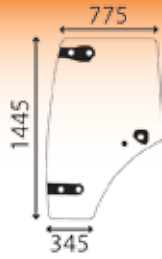

Renault Glass

780185
Glass Door LH Renault
Celtis Series
OE Ref: 6005029102