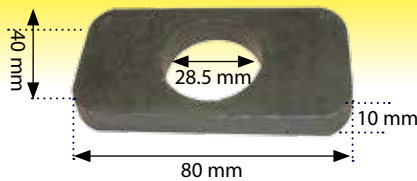

Bottom Fork Lift Link  
Pin CBM Type 22mm

**59822**

Fork Plate John  
Deere 76 77  
7810 Bottom

**41743**

Bottom Fork Lift  
Link Pin CBM Type  
25.50mm

**41740**

Bottom Fork Plate CBM  
Type 28.5mm hole

**41741**