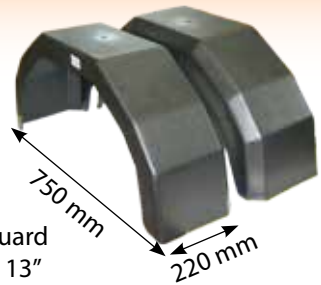

Mudguard
Trailer 13"
Wheel - PAIR

2991MP

Mudguard Mounting Plate