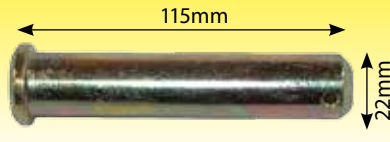

Drop In Pin

DRP48818