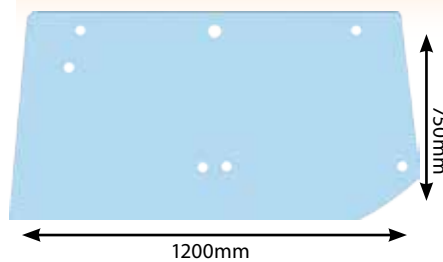

Glass Renault Ceres Upper Rear