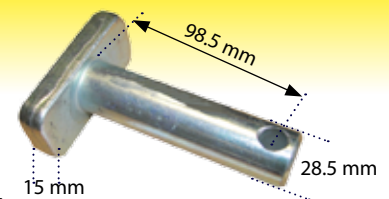

Bottom Fork Lift Link  
Pin CBM Type 22mm

**59822**

Fork Plate John  
Deere 76 77  
7810 Bottom

**41743**

Bottom Fork Lift  
Link Pin CBM Type  
25.50mm

**41740**

Bottom Fork Plate CBM  
Type 28.5mm hole

**41741**