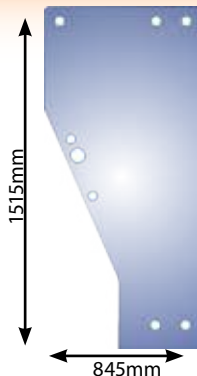

### Ceres Glass

**780087**

Glass Renault Ceres Door

**780086**

Glass Renault Ceres Upper Rear