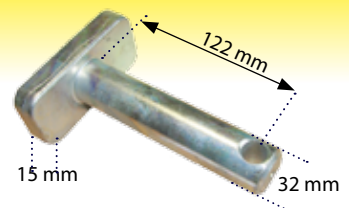

Bottom Fork Lift Link Pin  
CBM Type 28.5mm

**41744**

Bottom Fork  
Plate CBM Type  
32mm hole

**41745**

Bottom Fork Lift  
Link Pin CBM Type  
32mm