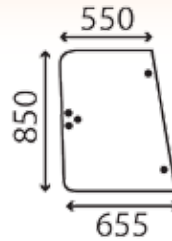

780188
Glass Side Window Renault
TL TS TX TZ Series 5 Hole
OE Ref: 7700054047